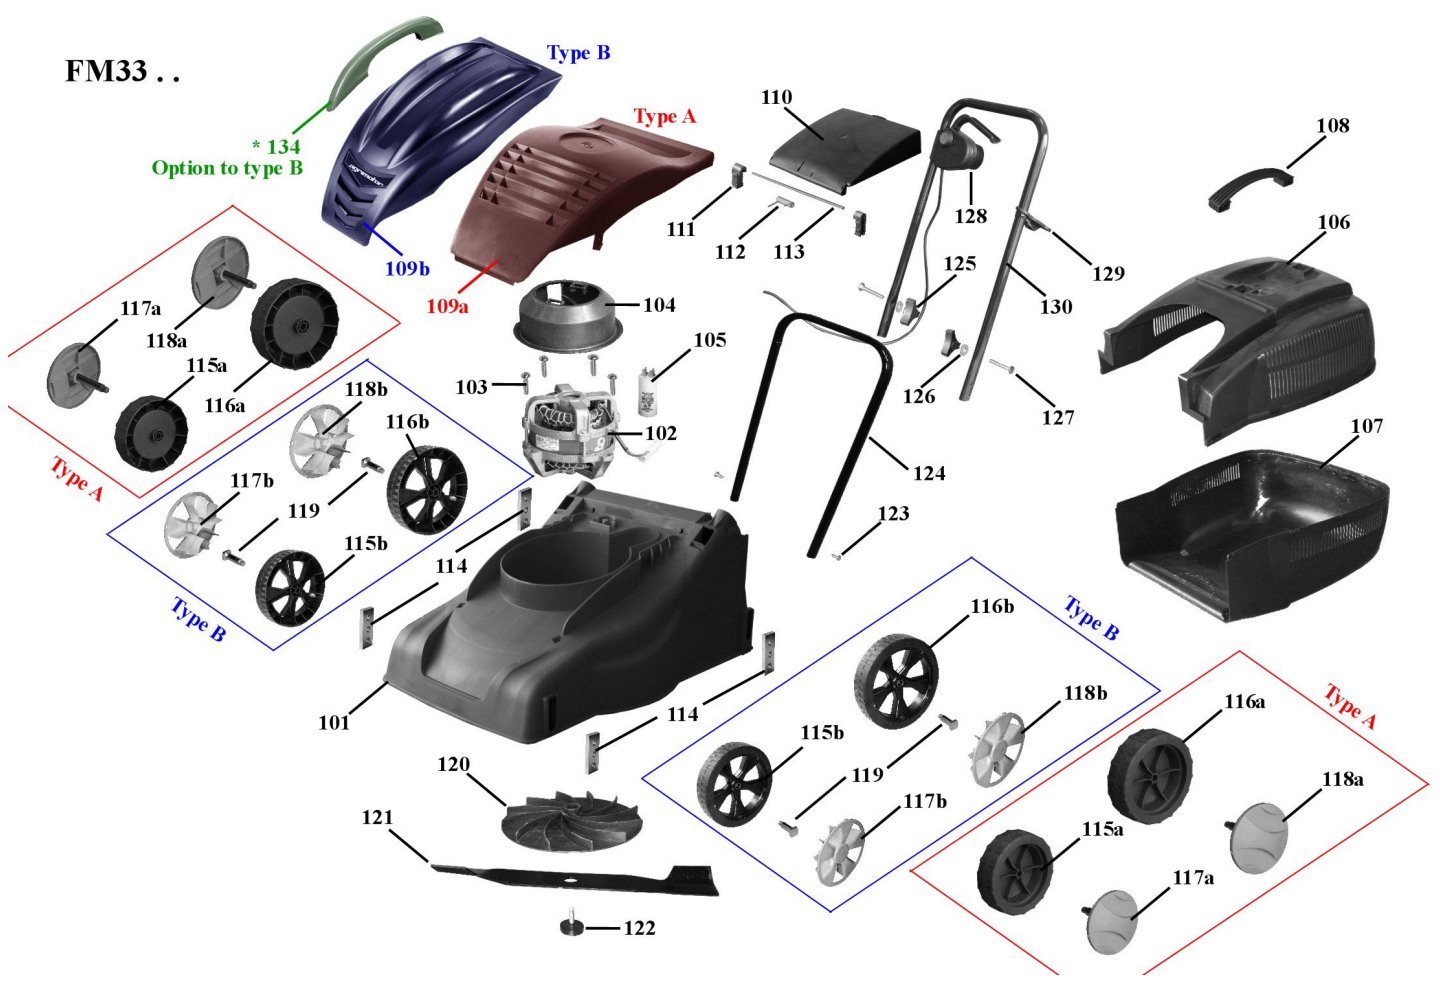

FM33 . .

REM3310i RAL kód 1028

Typ B

101-1	51-01-5303	Chassis red RAL3002
101-2	51-01-5350	Chassis Yellow RAL 1021
101-3	51-01-5341	Chassis green RAL 6018
101-4	51-01-5307	Chassis orange RAL2011
101-5	51-01-5308	Chassis black
101-6	51-01-5309	Chassis yellow RAL1023
101-7	51-01-5310	Chassis yellow RAL1028
101-8	51-01-5311	Chassis grey RAL7035
101-9	51-01-5353	Chasis green RAL6029
102-1	51-15-5398	1000W KUM742F7SAL10/2
102-2	51-15-5108	1100W KUM742F7SAC11-1
103-0	23-01-0566	motor fixing screw
104-0	51-19-2514	Air guide
105-0	21-01-4504	Capacitor 14 mF 1000W
106-1	51-03-5309	upper catcher black RAL 9005
106-2	51-03-0773	upper catcher red RAL 3002
106-3	51-03-0770	upper catcher yellow RAL 1021
106-4	51-03-0475	upper catcher yellow RAL 1023
106-5	51-03-0777	upper catcher yellow RAL 1028
106-6	51-03-0775	upper catcher orange RAL 2004
106-7	51-03-0771	upper catcher green RAL 6018
106-8	51-03-0780	upper catcher gray RAL 7035
107-1	51-03-5308	lower catcher
107-2		lower catcher gray RAL 7035
108-1	51-19-0972	catcher holder
108-2		catcher holder red RAL3020
109-a-1		Motor cover black
109-b-1	51-04-5311	NEW Motor cover FM33 black
109-b-2		NEW Motor cover FM33 RAL 7046
110-1	51-05-5311	rear flap black
110-2		rear flap orange RAL 2010
110-3		rear flap orange RAL 2011
110-4		rear flap grey RAL 7046
111-0	51-19-4646	rear flap fixation
112-0	51-14-4864	rear flap spring
113-0	51-14-2645	rear flap axle
114-0	51-13-1782	wheel plate
115-a-0		FM wheel front 130mm
115-b-0	51-06-3470	NEW design FM wheel front 140mm
116-a-0		FM wheel rear 160mm
116-b-0	51-06-3471	NEW design FM wheel rear 170mm
117-a-1		wheelcap with axle- front RAL 3002 red
117-a-2		wheelcap with axle- front RAL 2011 orange
117-a-3		wheelcap with axle- front RAL 1021 yellow
117-a-4		wheelcap with axle- front RAL 1023 yellow
117-a-5	51-07-5349	wheelcap with axle- front RAL 7042 silver
117-a-6		wheelcap with axle- front RAL 1028-yellow
117-a-7		wheelcap with axle- front RAL 2004-orange