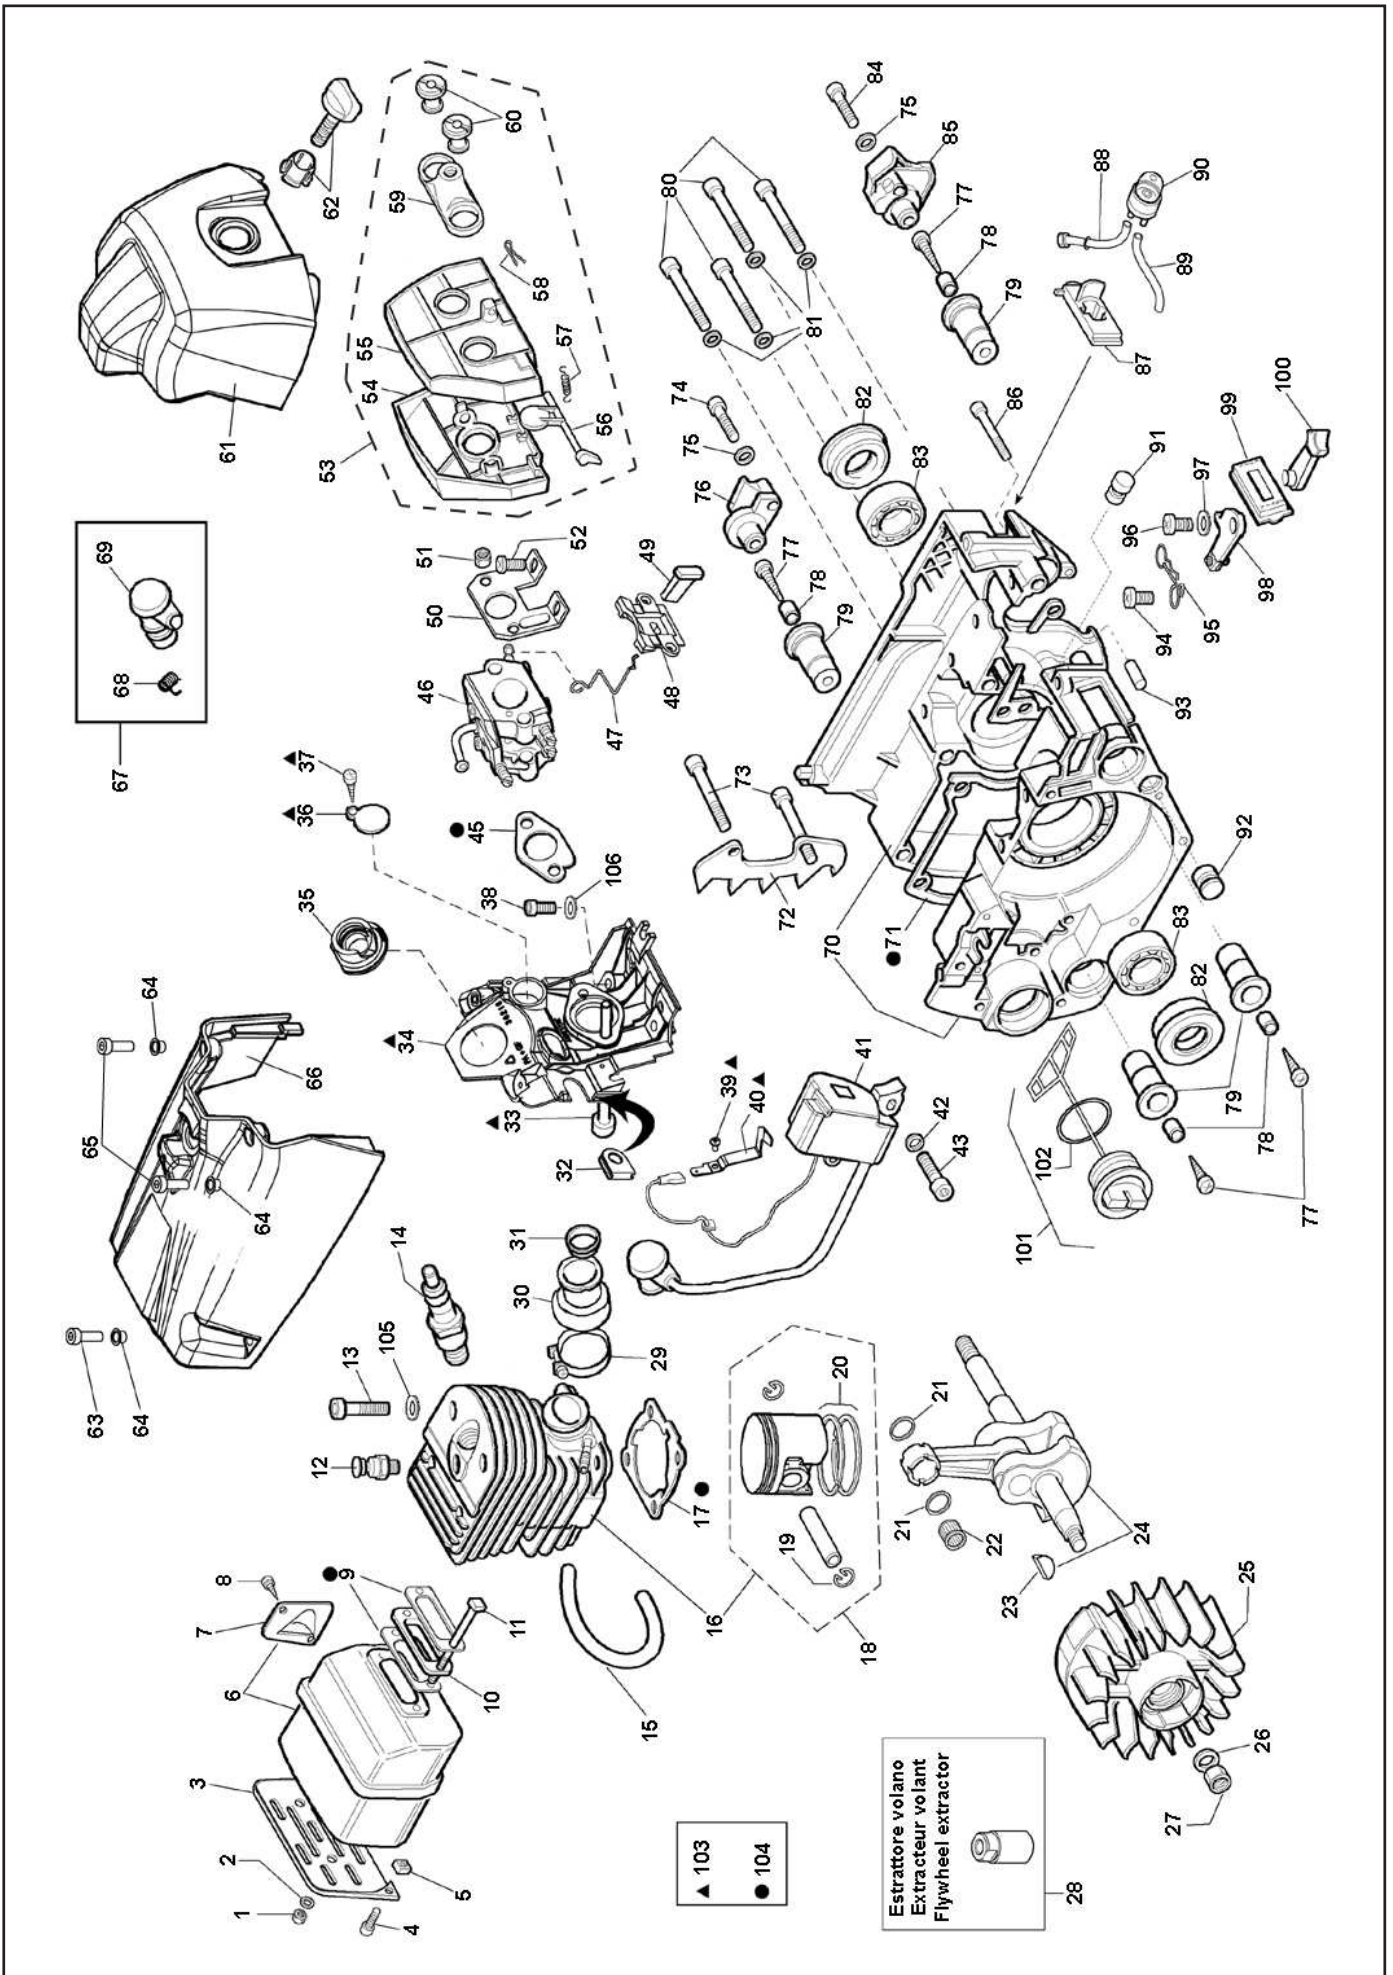

Motore - Moteur - Engine (ACTIVE 51.51 - 56.56 - 62.62) - Gr. 200

Motore - Moteur - Engine (ACTIVE 51.51 - 56.56 - 62.62) - Gr. 200