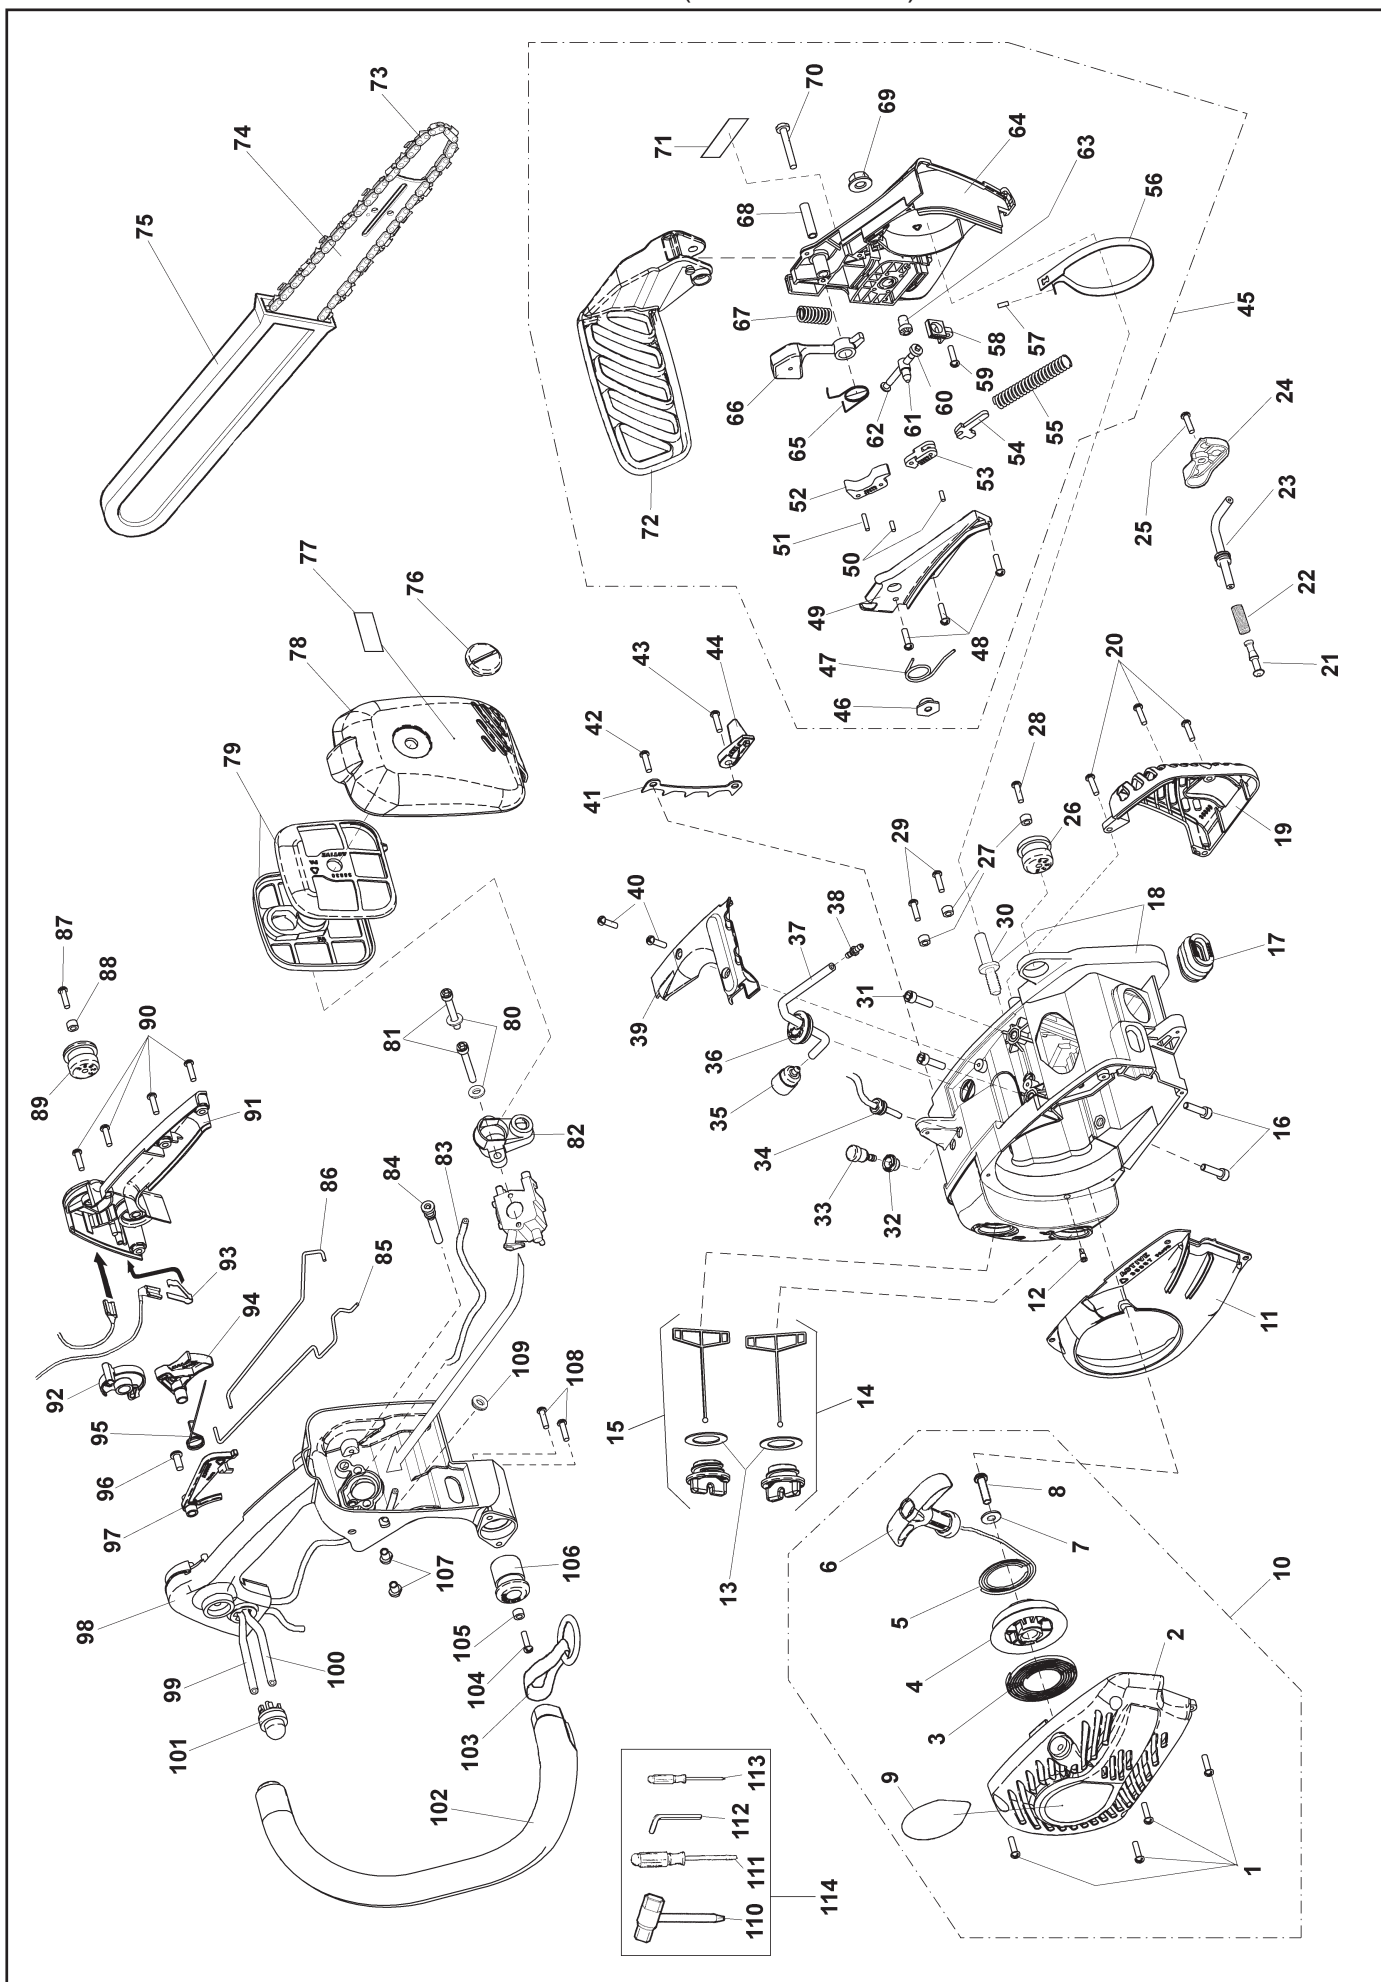

Telaio - Chassis - Frame (ACTIVE 39.39) - Gr. 205

Telaio - Chassis - Frame (ACTIVE 39.39) - Gr. 205