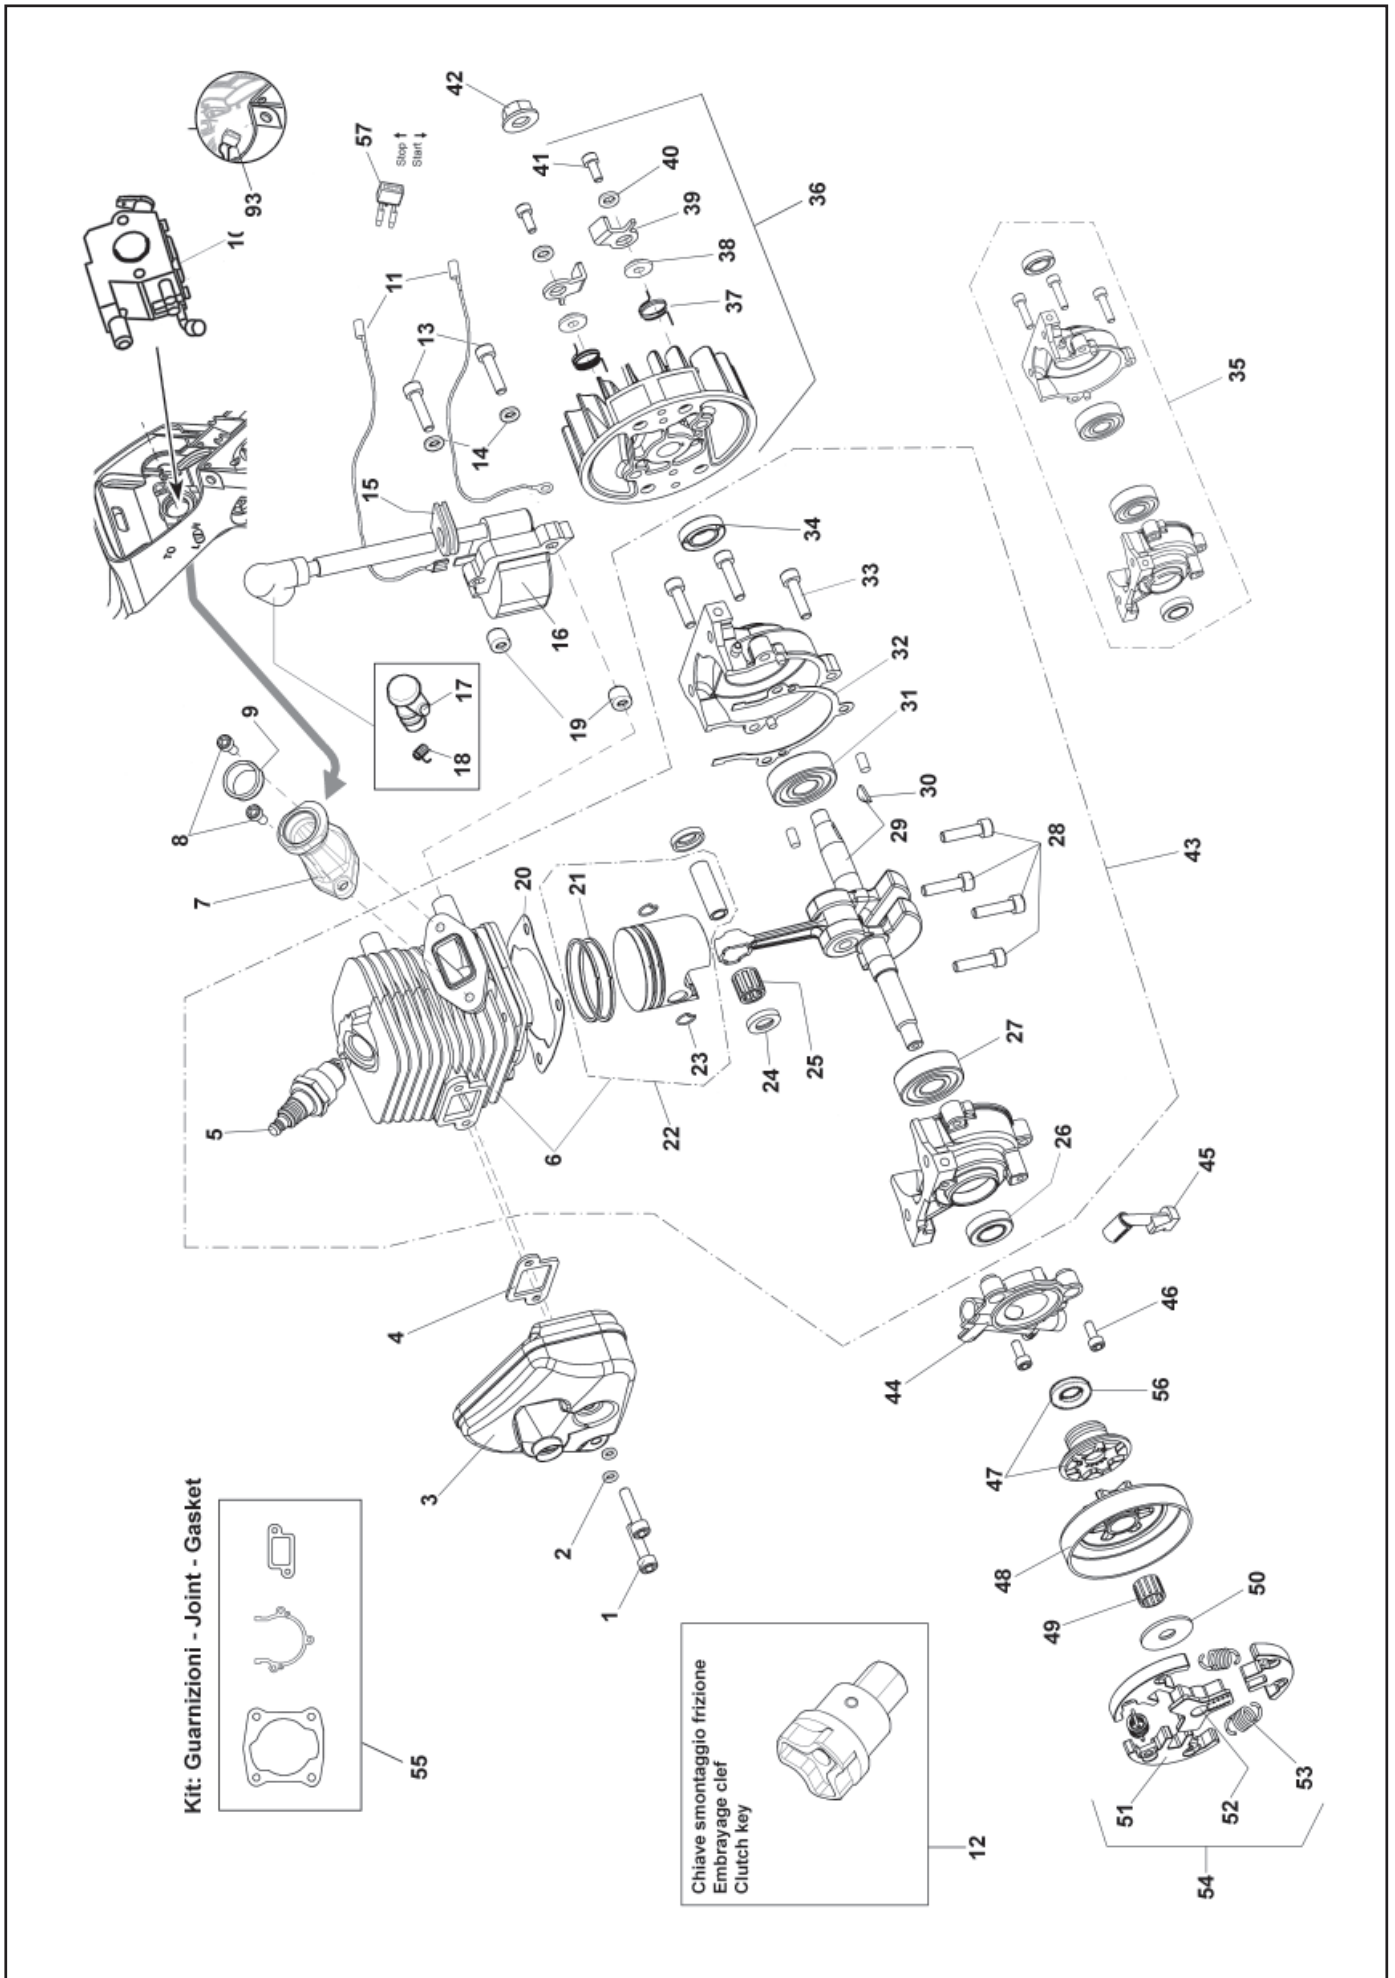

Motore - Moteur - Engine (ACTIVE 40.40) - Gr. 207

Motore - Moteur - Engine (ACTIVE 40.40) - Gr. 207

RIF. REF.	COD. N°/P P/N°	Q.	DESCRIZIONE - DESCRIPTION	RIF. REF.	COD. N°/P P/N°	Q.	DESCRIZIONE E - DESCRIPTION
1	36073	2	VITE - VIS - SCREW	31	20641	1	CUSCINETTO - ROULEMENT - BEARING
2	20896	2	RONDELLA - RONDELLE - WASHER	32	35887	1	GUARNIZIONE - JOINT - GASKET
3	35867	1	MARMITTA - POT D'ECHAPP	33	21848	3	VITE - VIS - SCREW
4	35903	1	GUARNIZIONE - JOINT - GASKET	34	20640	1	ANELLO TENUTA - JOINT - SEAL
5	21813	1	CANDELA - BOUGIE - SPARK PLUG	35	36030	1	KIT: CARTER MOT.- CRANKCASE
6	36148	1	CIL.+ PIST. - CYL. + PIST. - CYL. + PIST.	36	36031	1	VOLANO - VOLANT - FLYWHEEL
7	35866	1	COLLETTORE - COLLECTEUR - COLLECTOR	37	35935	2	MOLLA - RESSORT - SPRING
8	21192	2	VITE - VIS - SCREW	38	35900	2	DISTANZIALE - ENTRETOISE - SPACER
9	35292	1	ANELLO - ANNEAU - RING	39	35934	2	LEVA - LEVIER - LEVER
10	35941	1	CARBURATORE - CARBUR. - CARBUR.	40	20278	2	RONDELLA - RONDELLE - WASHER
11	36296	1	CABLAGGIO - FIL - WIRE	41	21192	2	VITE - VIS - SCREW
12	36194	1	CHIAVE FRIZ. - EMBRAYAGE CLEF - CLUTCH KEY	42	20058	1	DADO - ECROU - NUT
13	21463	2	VITE - VIS - SCREW	43	36149	1	KIT: SHORT BLOCK
14	31184	2	RONDELLA - RONDELLE - WASHER	44	35895	1	POMPA COM. - POMPE COM. - COM. PUMP
15	36045	1	GOMMINO - GOMME - RUBBER	45	35869	1	GOMMINO - GOMME - RUBBER
16	35939	1	BOBINA - BOBINE - COIL	46	21460	2	VITE - VIS - SCREW
17	35827	1	PIPETTA - CACHE BOUGIE - S. P. COVER	47	35380	1	VITE S.F. - VIS - SCREW (1/4")
18	36086	1	MOLLA - RESSORT - SPRING	47	35880	1	VITE S.F. - VIS - SCREW (3/8")
19	35949	2	DISTANZIALE - ENTRETOISE - SPACER	48	35995	1	CAMPANA - TAMBOUR - DRUM (1/4")
20	35904	1	GUARNIZIONE - JOINT - GASKET	48	35989	1	CAMPANA - TAMBOUR - DRUM (3/8")
21	20019	1	KIT: SEGMENTI - SEGMENT - RING	49	20026	1	CUSCINETTO - ROULEMENT - BEARING
22	36147	1	KIT: PISTONE - PISTON	50	35879	1	RONDELLA - RONDELLE - WASHER
23	21312	2	ANELLO - CIRCLIP - SNAP RING	51	35876	1	KIT: (3) PATTINI - MACHOIRE - SHOE
24	21310	2	RASAMENTO - ENTRETOISE - SPACER	52	35875	1	MOZZO - MOYEUX - HUB
25	21326	1	CUSCINETTO - ROULEMENT - BEARING	53	35877	3	MOLLA - RESSORT - SPRING
26	20640	1	ANELLO TENUTA - JOINT - SEAL	54	36023	1	KIT: FRIZIONE - EMBRAYAGE - CLUTCH
27	20641	1	CUSCINETTO - ROULEMENT - BEARING	55	36036	1	KIT: GUARNIZIONI - JOINT - GASKET
28	20001	4	VITE - VIS - SCREW	56	36198	1	RASAMENTO - ENTRETOISE - SPACER
29	36042	1	ALBERO MOT. - VILEBR. - CRANKSHAFT	57	36143	1	INTERRUT. - INTERRUPT. - SWITCH
30	35914	1	CHIAVETTA - CLAVETTE - WOODRUFF K.				

NOTE - NOTES