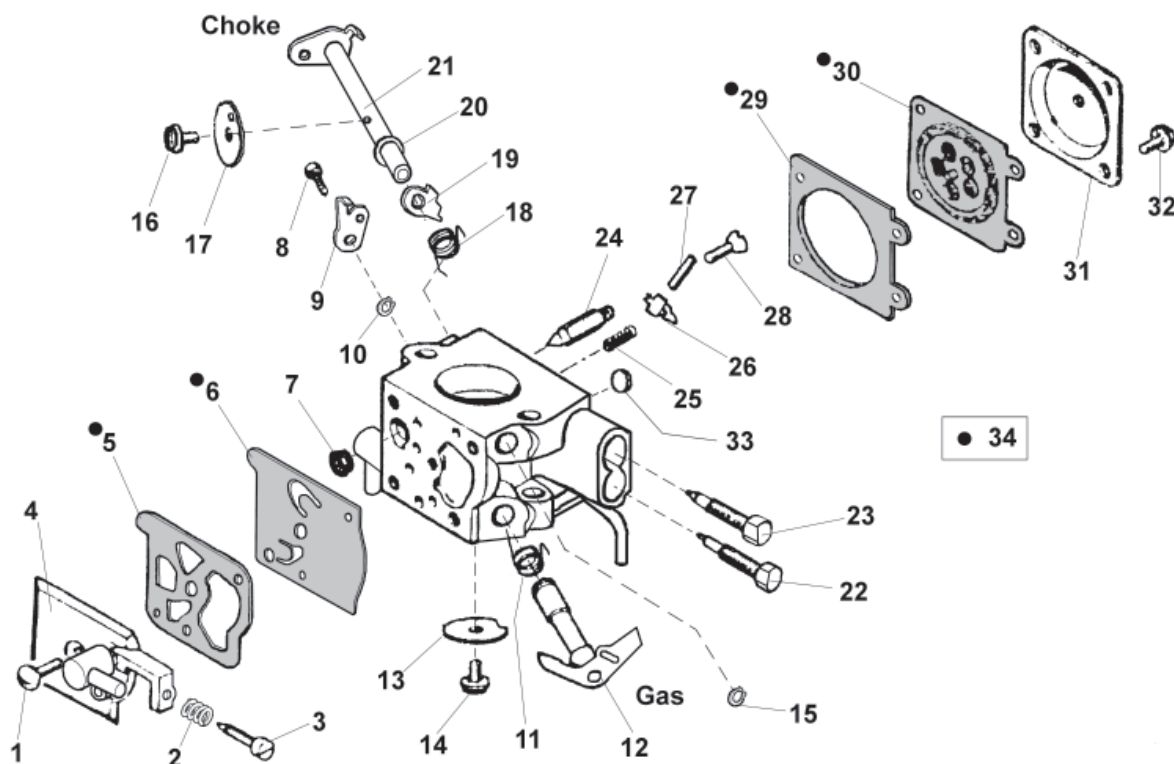

Carburatore - Carburateur - Carburetor (WT-777) - GR. 206

Ref. 35941
(WT-777A)

COD. N°/ P P / N°	Q.	DESCRIZIONE - DESCRIPTION	RIF. REF.	COD. N°/ P P / N°	Q.	DESCRIZIONE - DESCRIPTION
35190	1	VITE - VIS - SCREW	18	36109	1	MOLLA - RESSORT - SPRING
35189	1	MOLLA - RESSORT - SPRING	19	36108	1	LEVA - LEVIER - LEVER
36112	1	VITE - VIS - SCREW	20	36110	1	ROSETTA - RONDELLE - WASHER
36046	1	COPERCHIO - COUVERCLE - COVER	21	36111	1	ALBERO - ARBRE - SHAFT
35186	1	GUARNIZIONE - JOINT - GASKET	22	35982	1	VITE - VIS - SCREW
35185	1	MEMBRANA - MEMBRANE - DIAPHRAGM	23	35982	1	VITE - VIS - SCREW
20245	1	FILTRO - FILTRE - FILTER	24	20243	1	SPILLO - PIVOT - PIN
35183	1	VITE - VIS - SCREW	25	36119	1	MOLLA - RESSORT - SPRING
36117	1	LEVA - LEVIER - LEVER	26	20239	1	LEVA - LEVIER - LEVER
21896	1	ANELLO ELAST. - CIRCLIP - SNAP RING	27	20241	1	PERNO - PIVOT - PIN
36116	1	MOLLA - RESSORT - SPRING	28	35167	1	VITE - VIS - SCREW
36115	1	ALBERO - ARBRE - SHAFT	29	36120	1	GUARNIZIONE - JOINT - GASKET
36114	1	FARFALLA - SOUPAPE - VALVE	30	20237	1	MEMBRANA - MEMBRANE - DIAPHRAGM
35183	1	VITE - VIS - SCREW	31	35172	1	COPERCHIO - COUVERCLE - COVER
21896	1	ANELLO ELAST. - CIRCLIP - SNAP RING	32	35173	4	VITE - VIS - SCREW
35183	1	VITE - VIS - SCREW	33	41164	1	TAPPO - BOUCHON - PLUG
36107	1	FARFALLA - SOUPAPE - VALVE	34	36121	1	KIT : MEMBR. - MEMBR. - DIAPH.

NOTES