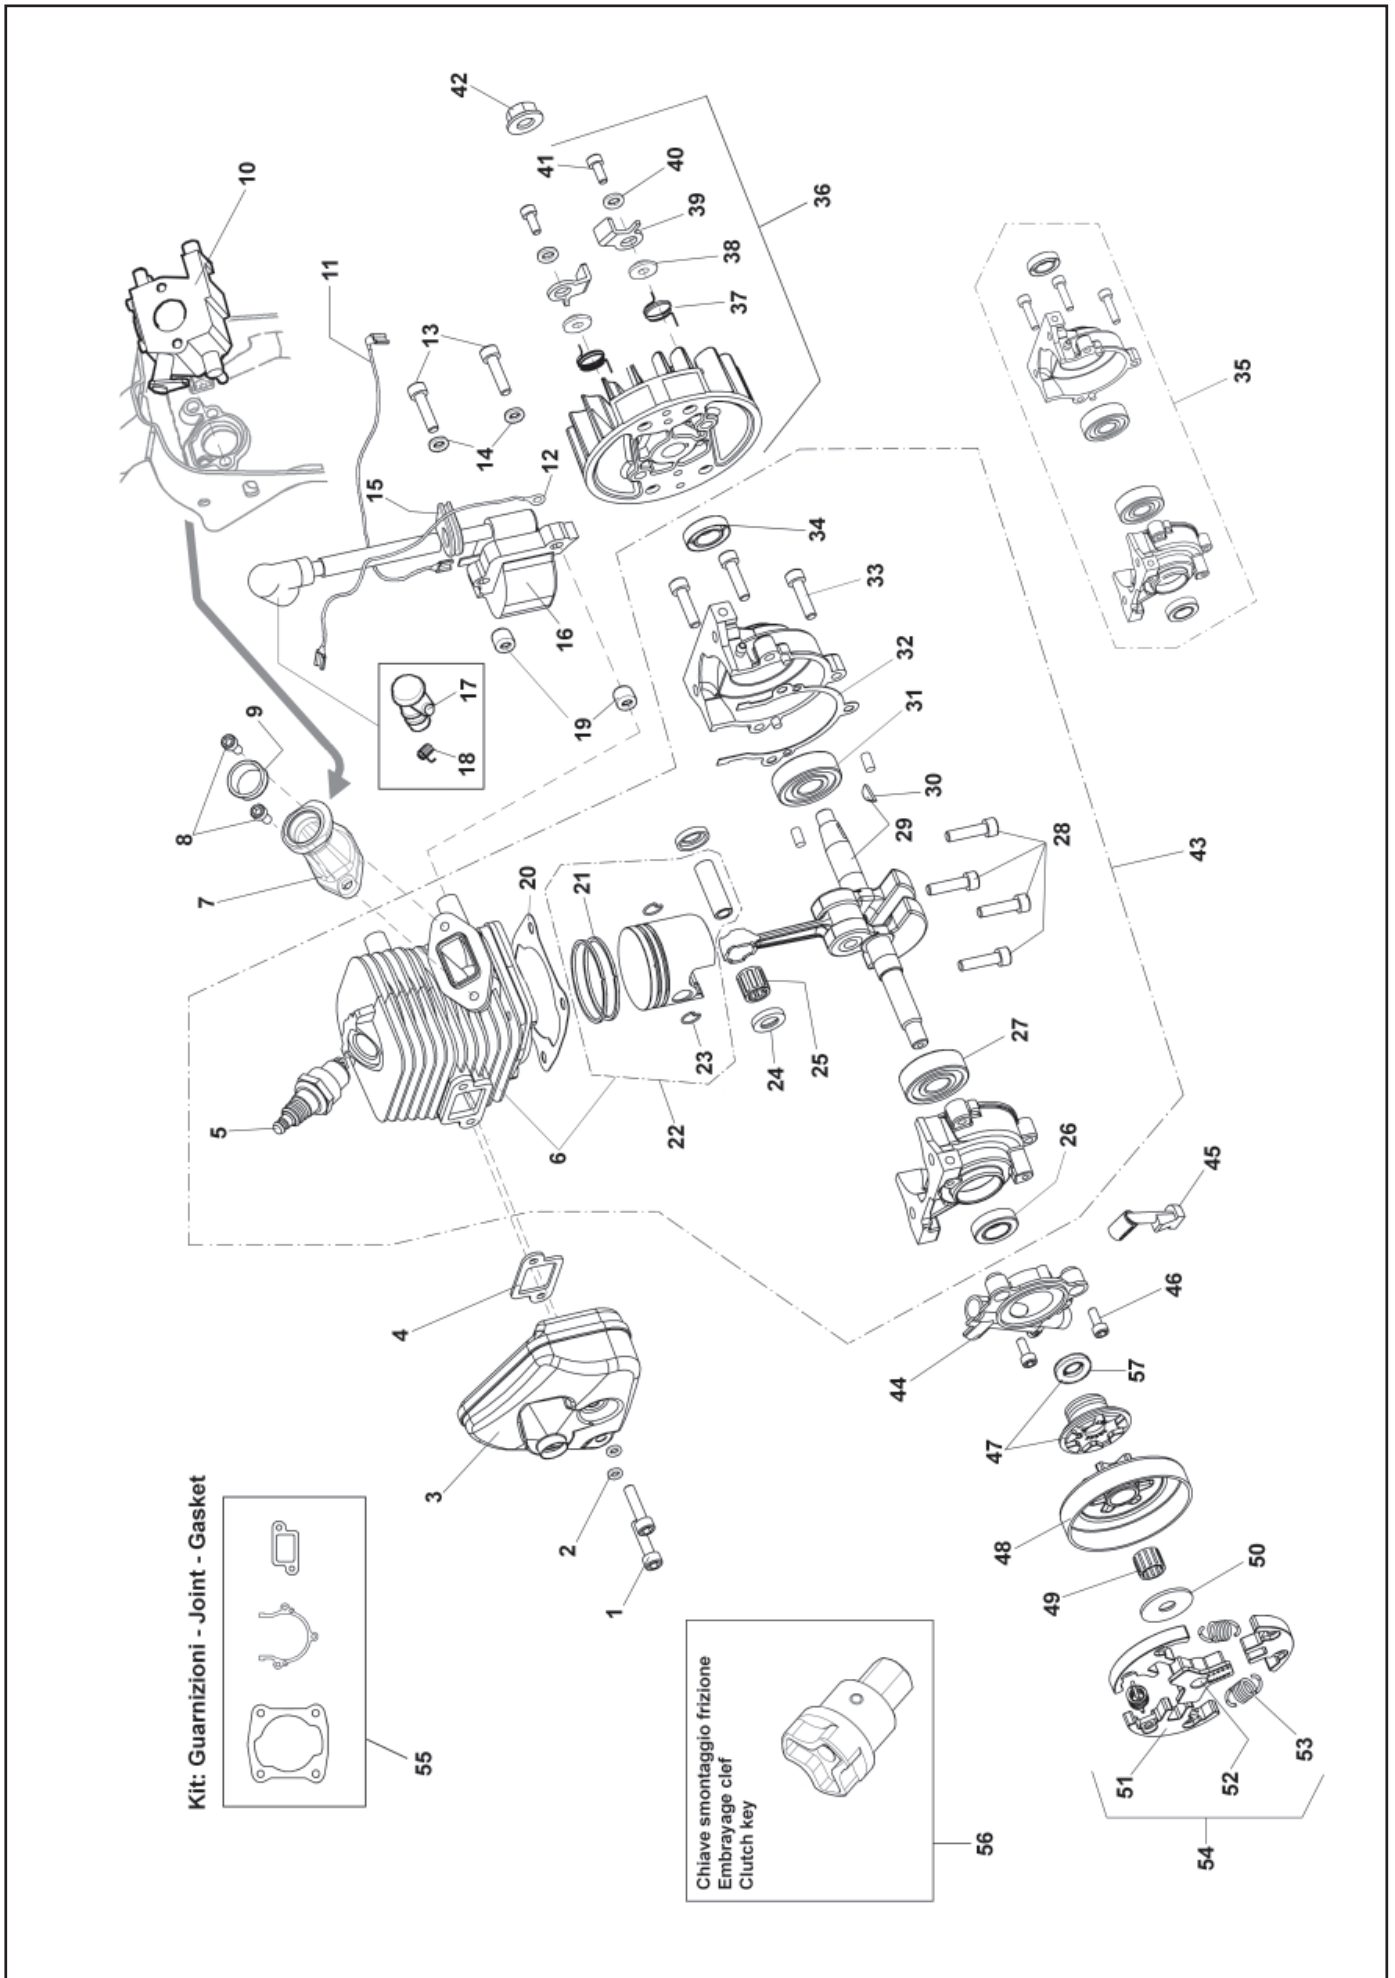

Motore - Moteur - Engine (ACTIVE 39.39) - Gr. 204

Motore - Moteur - Engine (ACTIVE 39.39) - Gr. 204

RIF. REF.	COD. N°/P P/N°	Q.	DESCRIZIONE - DESCRIPTION	RIF. REF.	COD. N°/P P/N°	Q.	DESCRIZIONE E - DESCRIPTION
1	36073	2	VITE - VIS - SCREW	31	20641	1	CUSCINETTO - ROULEMENT - BEARING
2	20896	2	RONDELLA - RONDELLE - WASHER	32	35887	1	GUARNIZIONE - JOINT - GASKET
3	35867	1	MARMITTA - POT D'ECHAPP	33	21848	3	VITE - VIS - SCREW
4	35903	1	GUARNIZIONE - JOINT - GASKET	34	20640	1	ANELLO TENUTA - JOINT - SEAL
5	21813	1	CANDELA - BOUGIE - SPARK PLUG	35	36030	1	KIT: CARTER
6	36148	1	CIL.+ PIST. - CYL. + PIST. - CYL. + PIST.	36	36031	1	VOLANO - VOLANT - FLYWHEEL
7	35866	1	COLLETTORE - COLLECTEUR - COLLECTOR	37	35935	2	MOLLA - RESSORT - SPRING
8	21192	2	VITE - VIS - SCREW	38	35900	2	DISTANZIALE - ENTRETOISE - SPACER
9	35292	1	ANELLO - ANNEAU - RING	39	35934	2	LEVA - LEVIER - LEVER
10	35941	1	CARBURATORE - CARBUR. - CARBUR.	40	20278	2	RONDELLA - RONDELLE - WASHER
11	36068	1	CABLAGGIO - FIL - WIRE	41	21192	2	VITE - VIS - SCREW
12	36069	1	CABLAGGIO - FIL - WIRE	42	20058	1	DADO - ECROU - NUT
13	21463	2	VITE - VIS - SCREW	43	36149	1	SHORT BLOCK
14	31184	2	RONDELLA - RONDELLE - WASHER	44	35895	1	POMPA COM. - POMPE COM. - COM. PUMP
15	36045	1	GOMMINO - GOMME - RUBBER	45	35869	1	GOMMINO - GOMME - RUBBER
16	35939	1	BOBINA - BOBINE - COIL	46	21460	2	VITE - VIS - SCREW
17	35827	1	PIPETTA - CACHE BOUGIE - S. P. COVER	47	35380	1	VITE S.F. - VIS - SCREW (1/4")
18	36086	1	MOLLA - RESSORT - SPRING	47	35880	1	VITE S.F. - VIS - SCREW (3/8")
19	35949	2	DISTANZIALE - ENTRETOISE - SPACER	48	35995	1	CAMPANA - TAMBOUR - DRUM (1/4")
20	35904	1	GUARNIZIONE - JOINT - GASKET	48	35989	1	CAMPANA - TAMBOUR - DRUM (3/8")
21	20019	1	SEGMENTI - SEGMENT - RING	49	20026	1	CUSCINETTO - ROULEMENT - BEARING
22	36147	1	KIT: PISTONE - PISTON	50	35879	1	RONDELLA - RONDELLE - WASHER
23	21312	2	ANELLO - CIRCLIP - SNAP RING	51	35876	1	KIT(3) : PATTINO - MACHOIRE - SHOE
24	21310	2	RASAMENTO - ENTRETOISE - SPACER	52	35875	1	MOZZO - MOYEUX - HUB
25	21326	1	CUSCINETTO - ROULEMENT - BEARING	53	35877	3	MOLLA - RESSORT - SPRING
26	20640	1	ANELLO TENUTA - JOINT - SEAL	54	36023	1	FRIZIONE - EMBRAYAGE - CLUTCH
27	20641	1	CUSCINETTO - ROULEMENT - BEARING	55	36036	1	KIT: GUARNIZIONI - JOINT - GASKET
28	20001	4	VITE - VIS - SCREW	56	36194	1	CHIAVE FRIZ. - EMBRAYAGE CLEF - CLUTCH KEY
29	36042	1	ALBERO MOT. - VILEBR. - CRANKSHAFT	57	36198	1	RASAMENTO - ENTRETOISE - SPACER
30	35914	1	CHIAVETTA - CLAVETTE - WOODRUFF K.				

NOTES