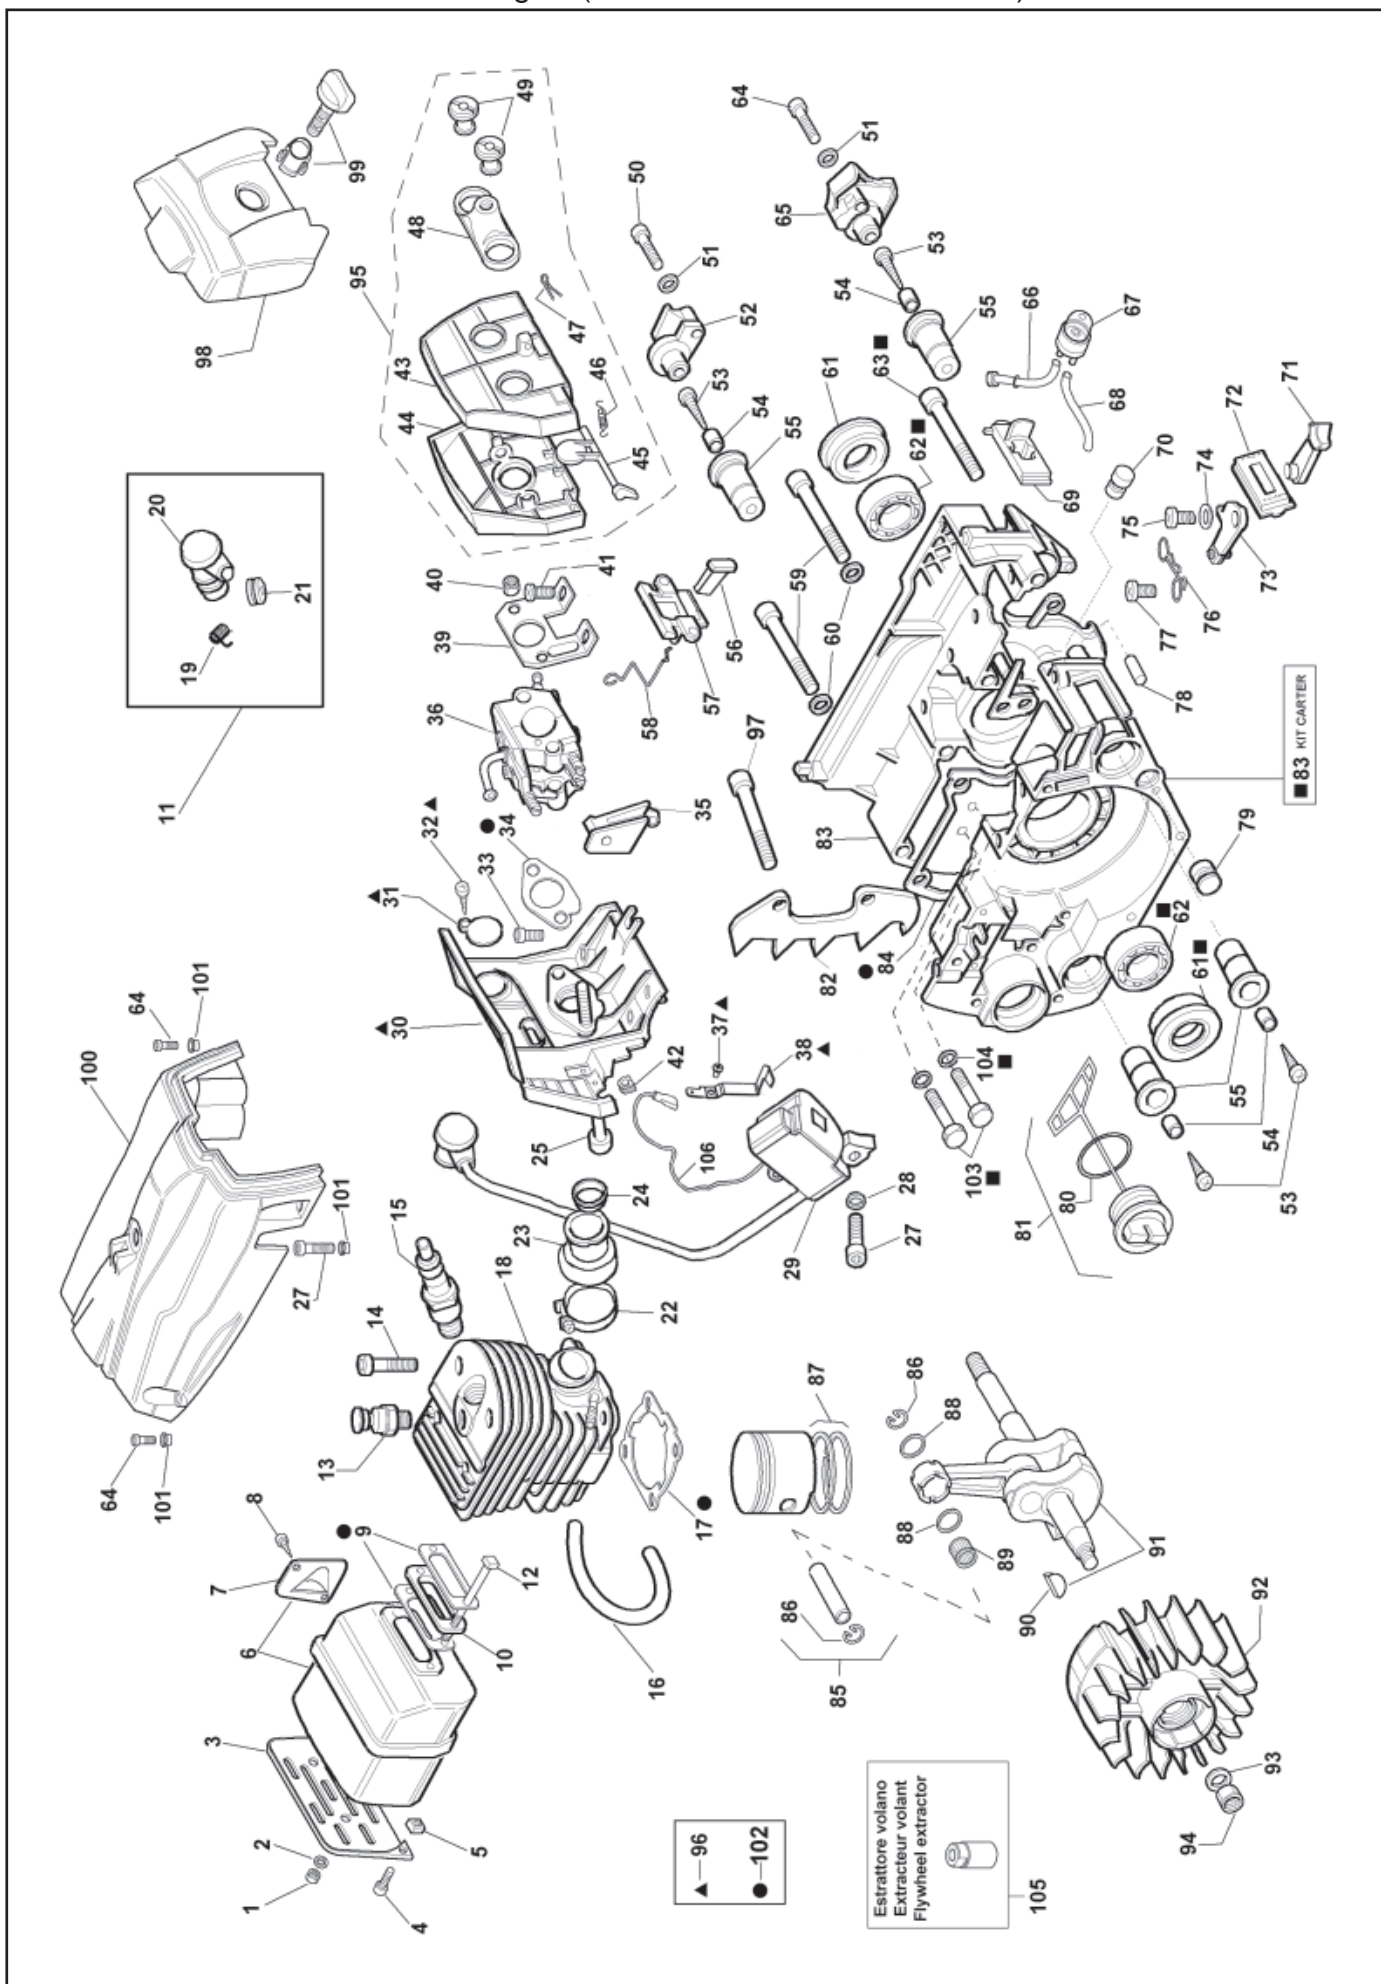

Motore - Moteur - Engine (ACTIVE 51.51 - 56.56 - 62.62) - Gr. 200

Motore - Moteur - Engine (ACTIVE 51.51 - 56.56 - 62.62) - Gr. 200