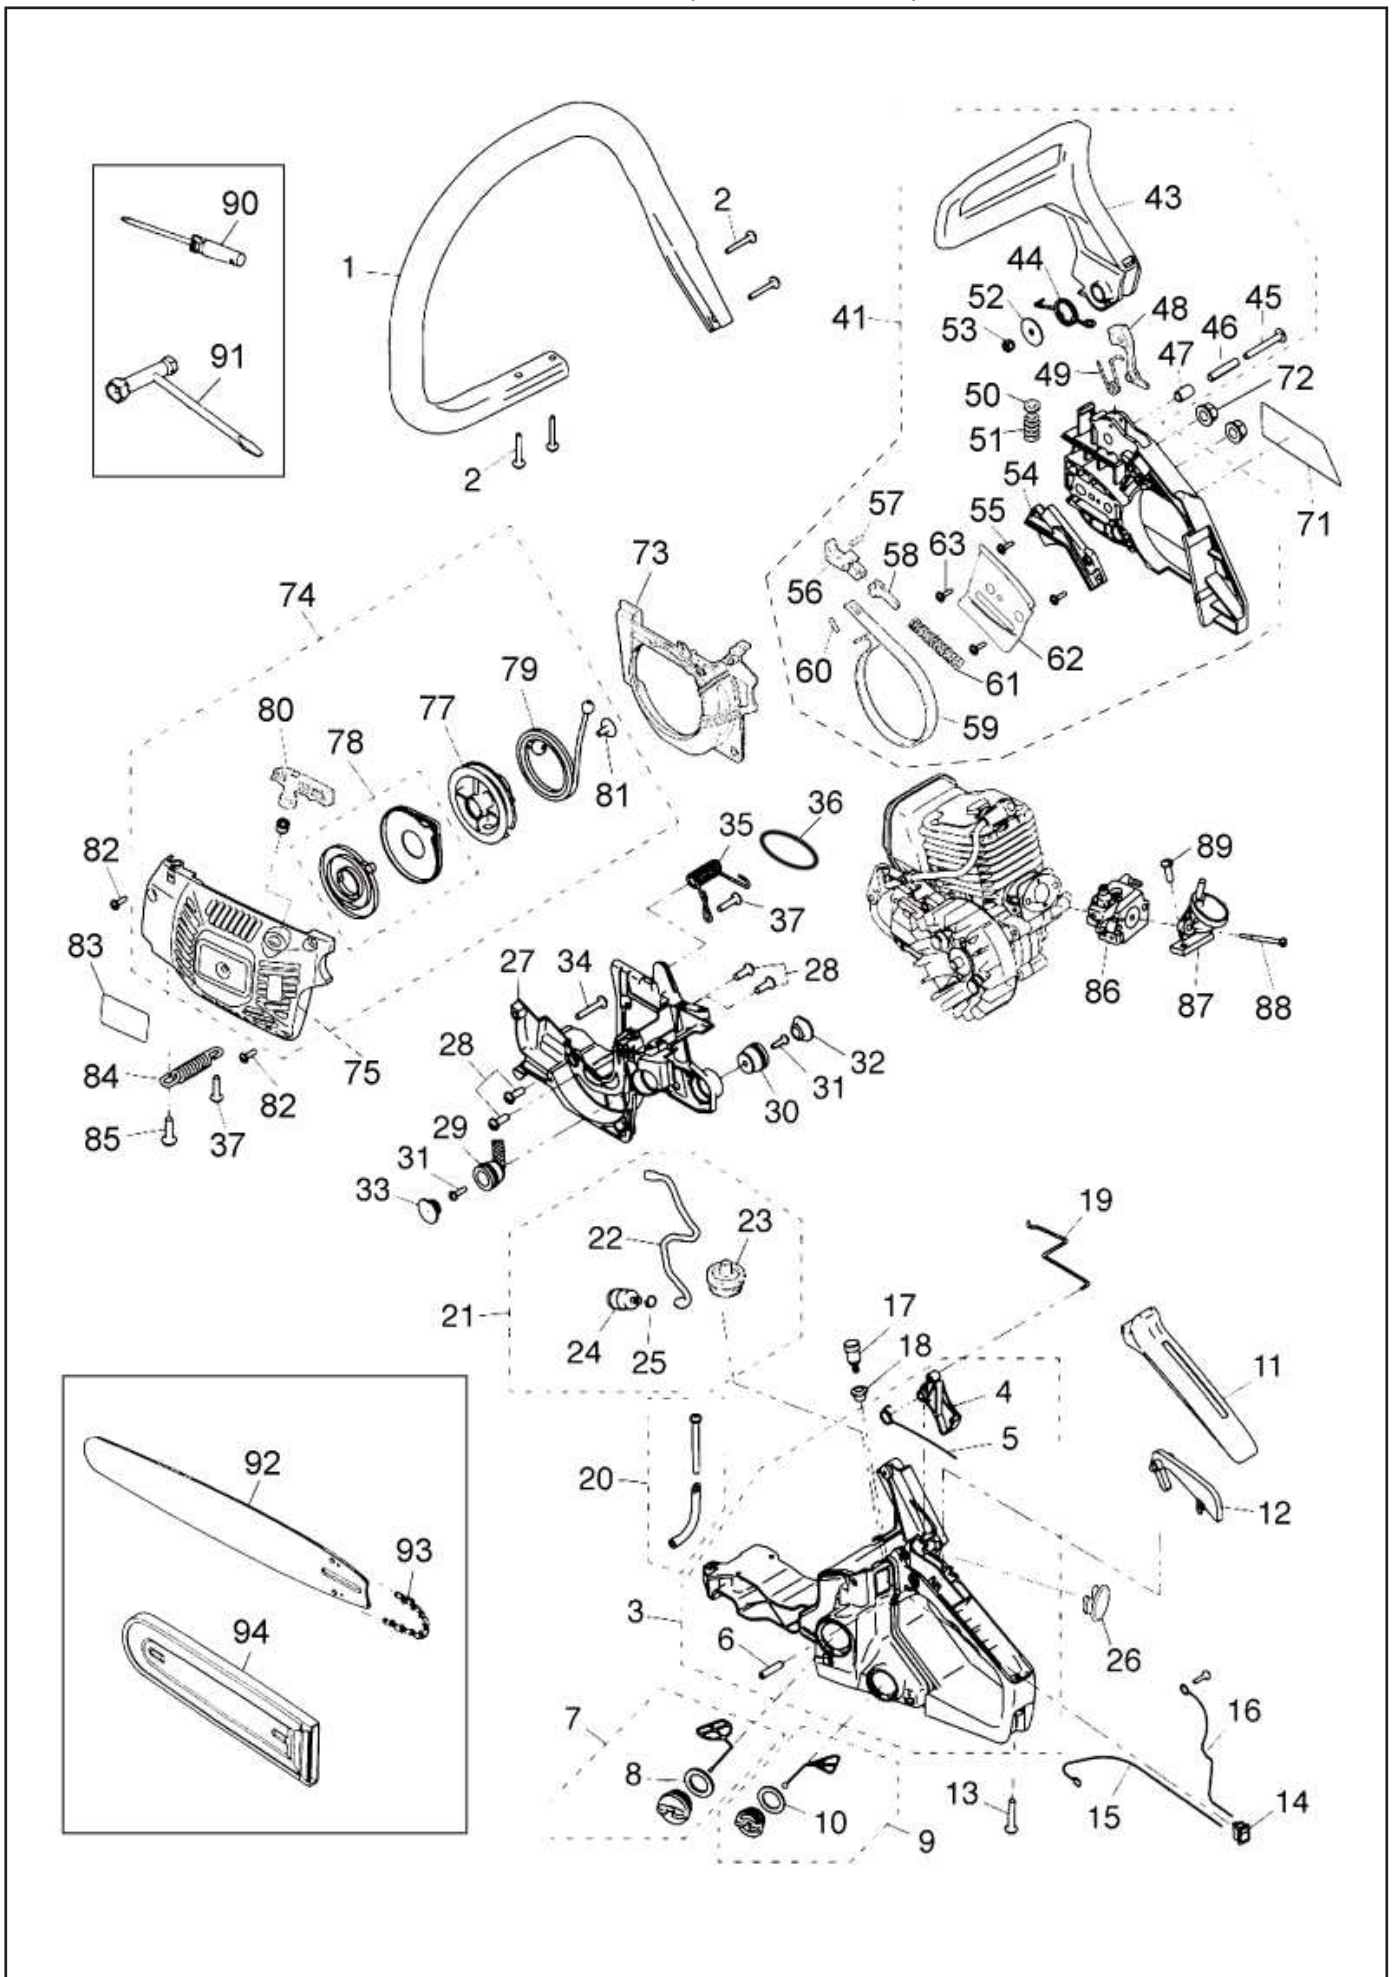

Telaio - Chassis - Frame (ACTIVE 41.41) - Gr. 211

Telaio - Chassis - Frame (ACTIVE 41.41) - Gr. 211

RIF REF	COD N°/ P P/ N	Q	DESCRIZIONE - DESCRIPTION	RIF REF	COD N°/ P P/ N	Q	DESCRIZIONE - DESCRIPTION
1	41072	1	IMPUGNATURA - POIGNEE - HANDLE	46	41113	1	DISTANZIALE - ENTRETOISE - SPACER
2	41073	4	VITE - VIS - SCREW	47	41114	1	DISTANZIALE - ENTRETOISE - SPACER
3	41074	1	IMPUGN. - POIGNEE - HANDLE (Rosso-Red)	48	41115	1	LEVA - LEVIER - LEVER
	41185	1	IMPUGN. - POIGNEE - HAND. (Verde-Green)	49	41116	1	MOLLA - RESSORT - SPRING
4	41075	1	LEVA GAS - LEVIER - THROTTLE LEV.	50	41117	1	FERMO - SUPPORT - STOPPER PLATE
5	41076	1	MOLLA GAS - RESSORT - THROTT. SPRI.	51	41118	1	MOLLA - RESSORT - SPRING
6	41077	1	SPINA - PIVOT - PIN	52	41119	1	RONDELLA - RONDELLE - WASHER
7	41078	1	TAPPO MIX - BOUCHON MIX - MIX CAP	53	41120	1	DADO - ECROU - NUT
8	41079	1	GUARNIZIONE - JOINT - GASKET	54	41121	1	COPERCHIO - COUVERCLE - COVER
9	41080	1	TAPPO OLIO - BOUCHON HUILE - OIL CAP	55	41122	2	VITE - VIS - SCREW
10	41081	1	GUARNIZIONE - JOINT - GASKET	56	41123	1	LEVA - LEVIER - LEVER
11	41082	1	COPERCHIO - COUVERCLE - COVER	57	41124	1	PERNO - PIVOT - PIN
12	41083	1	LEVA - LEVIER - LEVER	58	41125	1	LEVA - LEVIER - LEVER
13	41073	1	VITE - VIS - SCREW	59	41126	1	NASTRO - BANDE - BAND
14	41085	1	INTERRUT. - INTERRUPT. - SWITCH	60	41127	1	RULLINO - PIN - ROLLER
15	41086	1	CAVO - FIL - CORD	61	41128	1	MOLLA - RESSORT - SPRING
16	41087	1	CAVO - FIL - CORD (GND)	62	41192	1	LAMIERINO - SUPPORT - PLATE (B)
17	41088	1	SFIATO - RENIFLARD - BREATHER	71	36063	1	ETICHETTA - DECAL - LABEL
18	41089	1	GOMMINO - GOMME - GROMMET	72	20058	2	DADO - ECROU - NUT
19	41090	1	FILO GAS - FIL GAS - THROTTLE ROD	73	41131	1	VOLUTA - COUVERCLE - COVER
20	41091	1	KIT: TUBO - TUBE - PIPE	74	41132	1	KIT: STARTER (Verde-Green)
21	41092	1	KIT: FILT. COMP. - FILT. COM. - COM. FIL.		41188	1	KIT: STARTER (Rosso - Red)
22	41093	1	TUBO MIX - TUBE MIX - MIX PIPE	75	36065	1	ETICHETTA - DECAL - LABEL
23	41094	1	GOMMINO - GOMME - GROMMET	77	41133	1	PULEGGIA - POULIE - PULLEY
24	41095	1	FILTRO - FILTRE - FILTER	78	41134	1	MOLLA - RESSORT - SPRING
25	41096	1	ANELLO - ANNEAUX - CLIP	79	41135	1	CORDA - CORDE - ROPE
26	41097	1	TAPPO - COUVERCLE - CAP	80	35862	1	IMPUGNATURA - POIGNEE - HANDLE
27	41098	1	CARTER (Rosso-Red)	81	41139	2	VITE - VIS - SCREW
	41186	1	CARTER (Verde-Green)	82	41105	1	VITE - VIS - SCREW
28	41012	4	VITE - VIS - SCREW	83	36064	1	ETICHETTA - DECAL - LABEL
29	41100	1	AMMORTIZ. - AMORTIS. - DAMPER	84	41138	1	MOLLA - RESSORT - SPRING
30	41101	1	AMMORTIZ. - AMORTIS. - DAMPER	85	41012	1	VITE - VIS - SCREW
31	41102	2	VITE - VIS - SCREW	86	41140	1	CARBURATORE - CARBURAT. - CARBUR.
32	41103	1	COPERCHIO - COUVERCLE - COVER	87	41141	1	CALLETTORE - TUBULURE - MANIFOLD
33	41104	1	COPERCHIO - COUVERCLE - COVER	88	41142	2	VITE - VIS - BOLT
34	41105	1	VITE - VIS - SCREW	89	41105	2	VITE - VIS - SCREW
35	41106	1	MOLLA - RESSORT - SPRING	90	41193	1	CACCIAVITE - TUORNEVIS - SCREWDRIVER
36	41191	1	PIASTRA - PLATE	91	41099	1	CHIAVE - PLUG (13 X 19)
37	41107	1	VITE - VIS - SCREW	92	41143	1	BARRA - GUIDE - BAR (40 - 1,3 X 3/8")
41	41108	1	KIT: FRENO - FRAIN - BRAKE (Verde-Green)		41195	1	BARRA - GUIDE - BAR (40 - 1,3 X .325)
	41187	1	KIT: FRENO - FRAIN - BRAKE (Rosso-Red)	93	41144	1	CATENA - CHAINE (3/8"-1,3 X 40)
43	41109	1	PROTEZIONE - PROTECTION - GUARD		35974	1	CATENA - CHAINE (66-325-1,3)
44	41110	1	MOLLA - RESSORT - SPRING	94	41145	1	PROTEZIONE - PROTECTION - GUARD
45	41111	1	VITE - VIS - SCREW				

NOTES