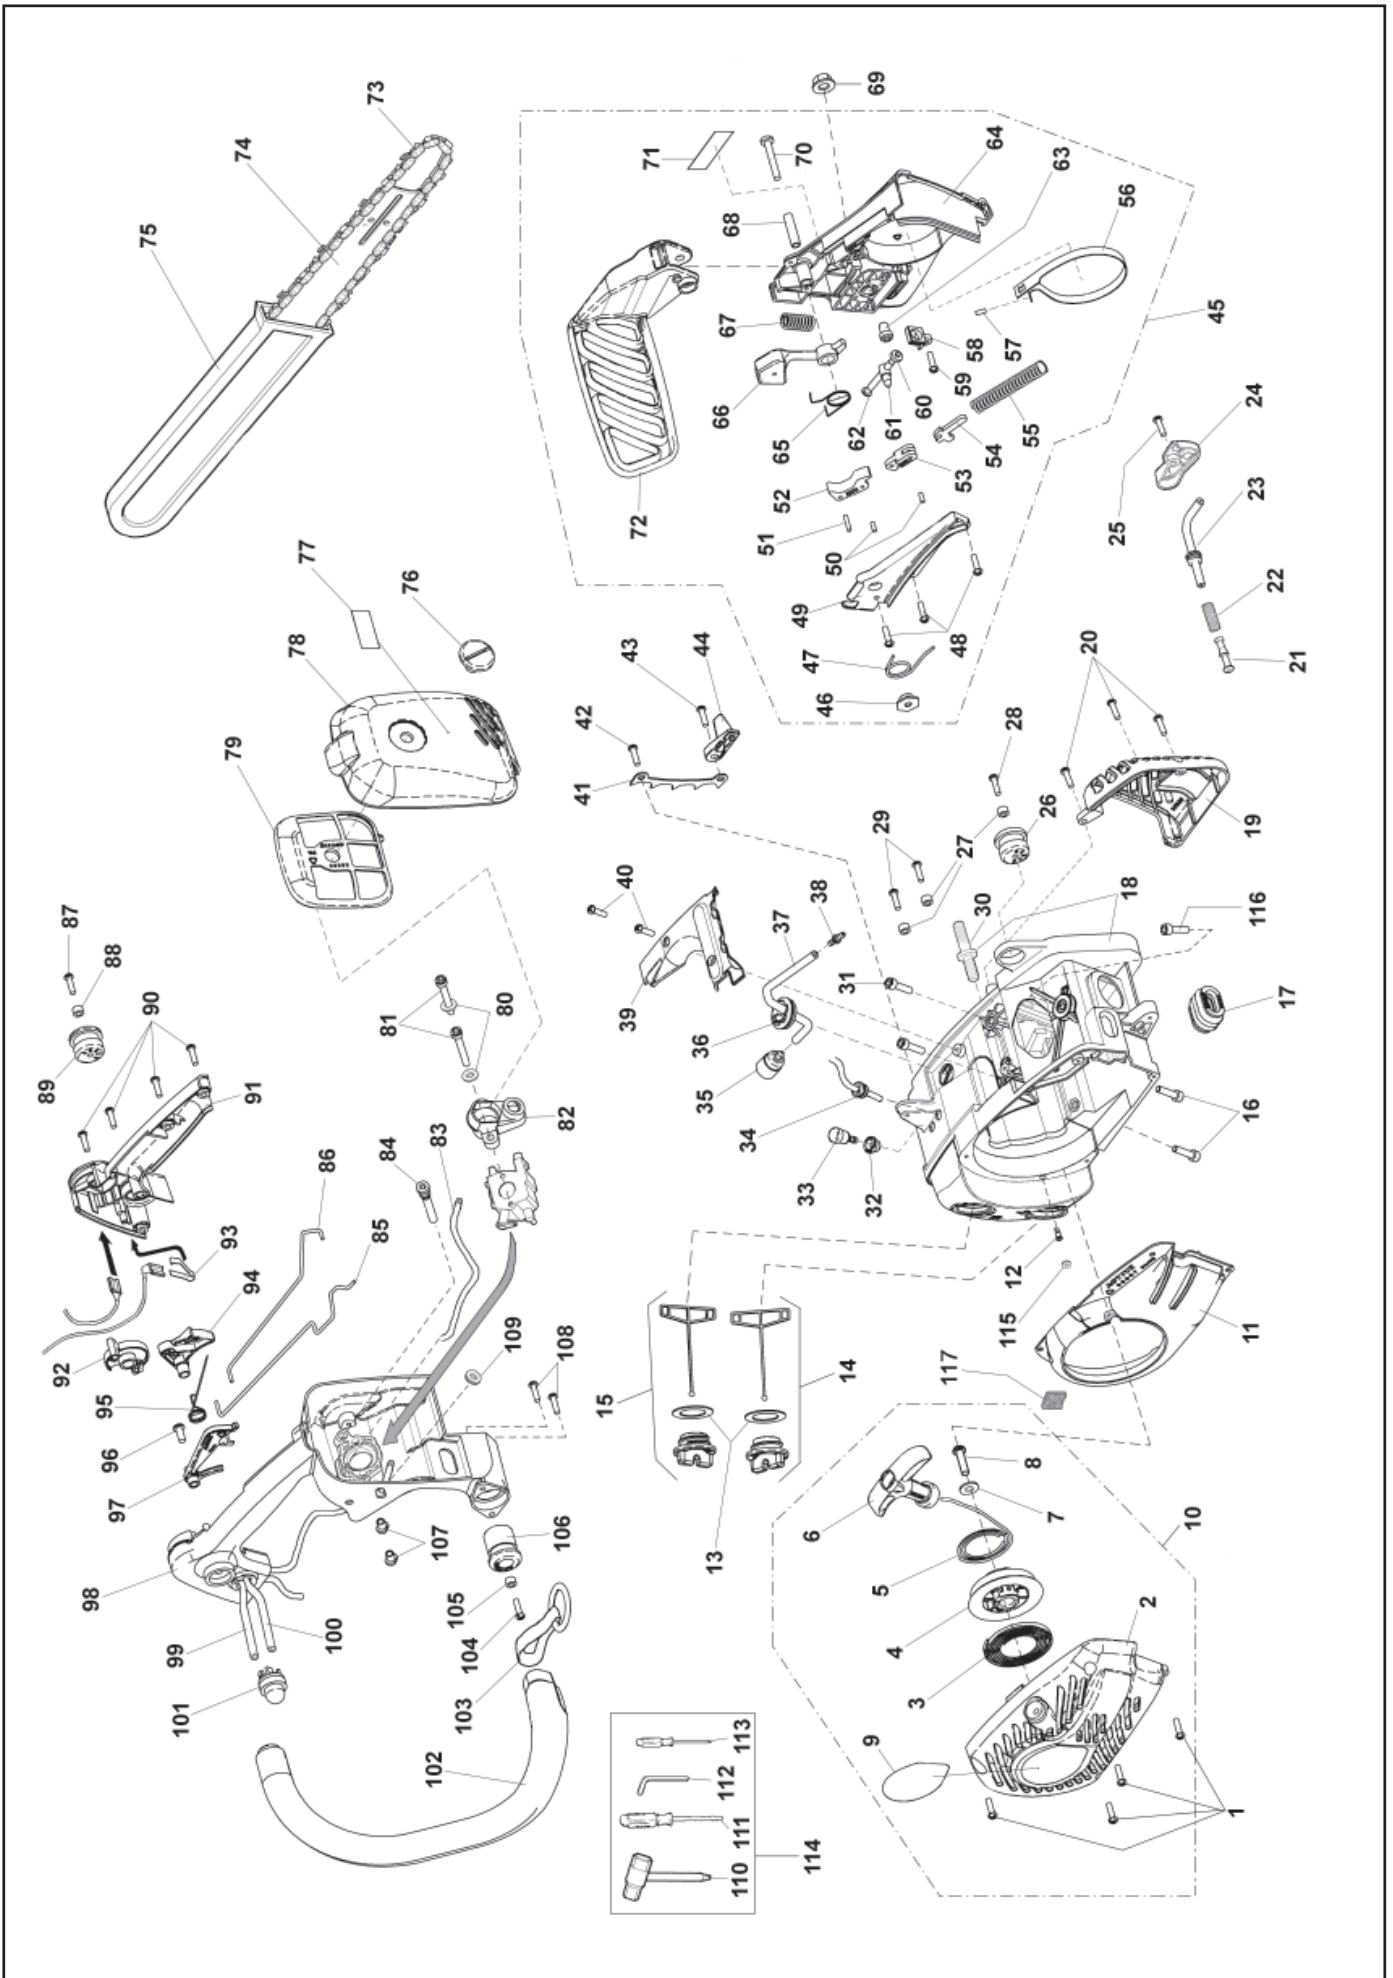

Telaio - Chassis - Frame (ACTIVE 39.39) - Gr. 205

Telaio - Chassis - Frame (ACTIVE 39.39) - Gr. 205