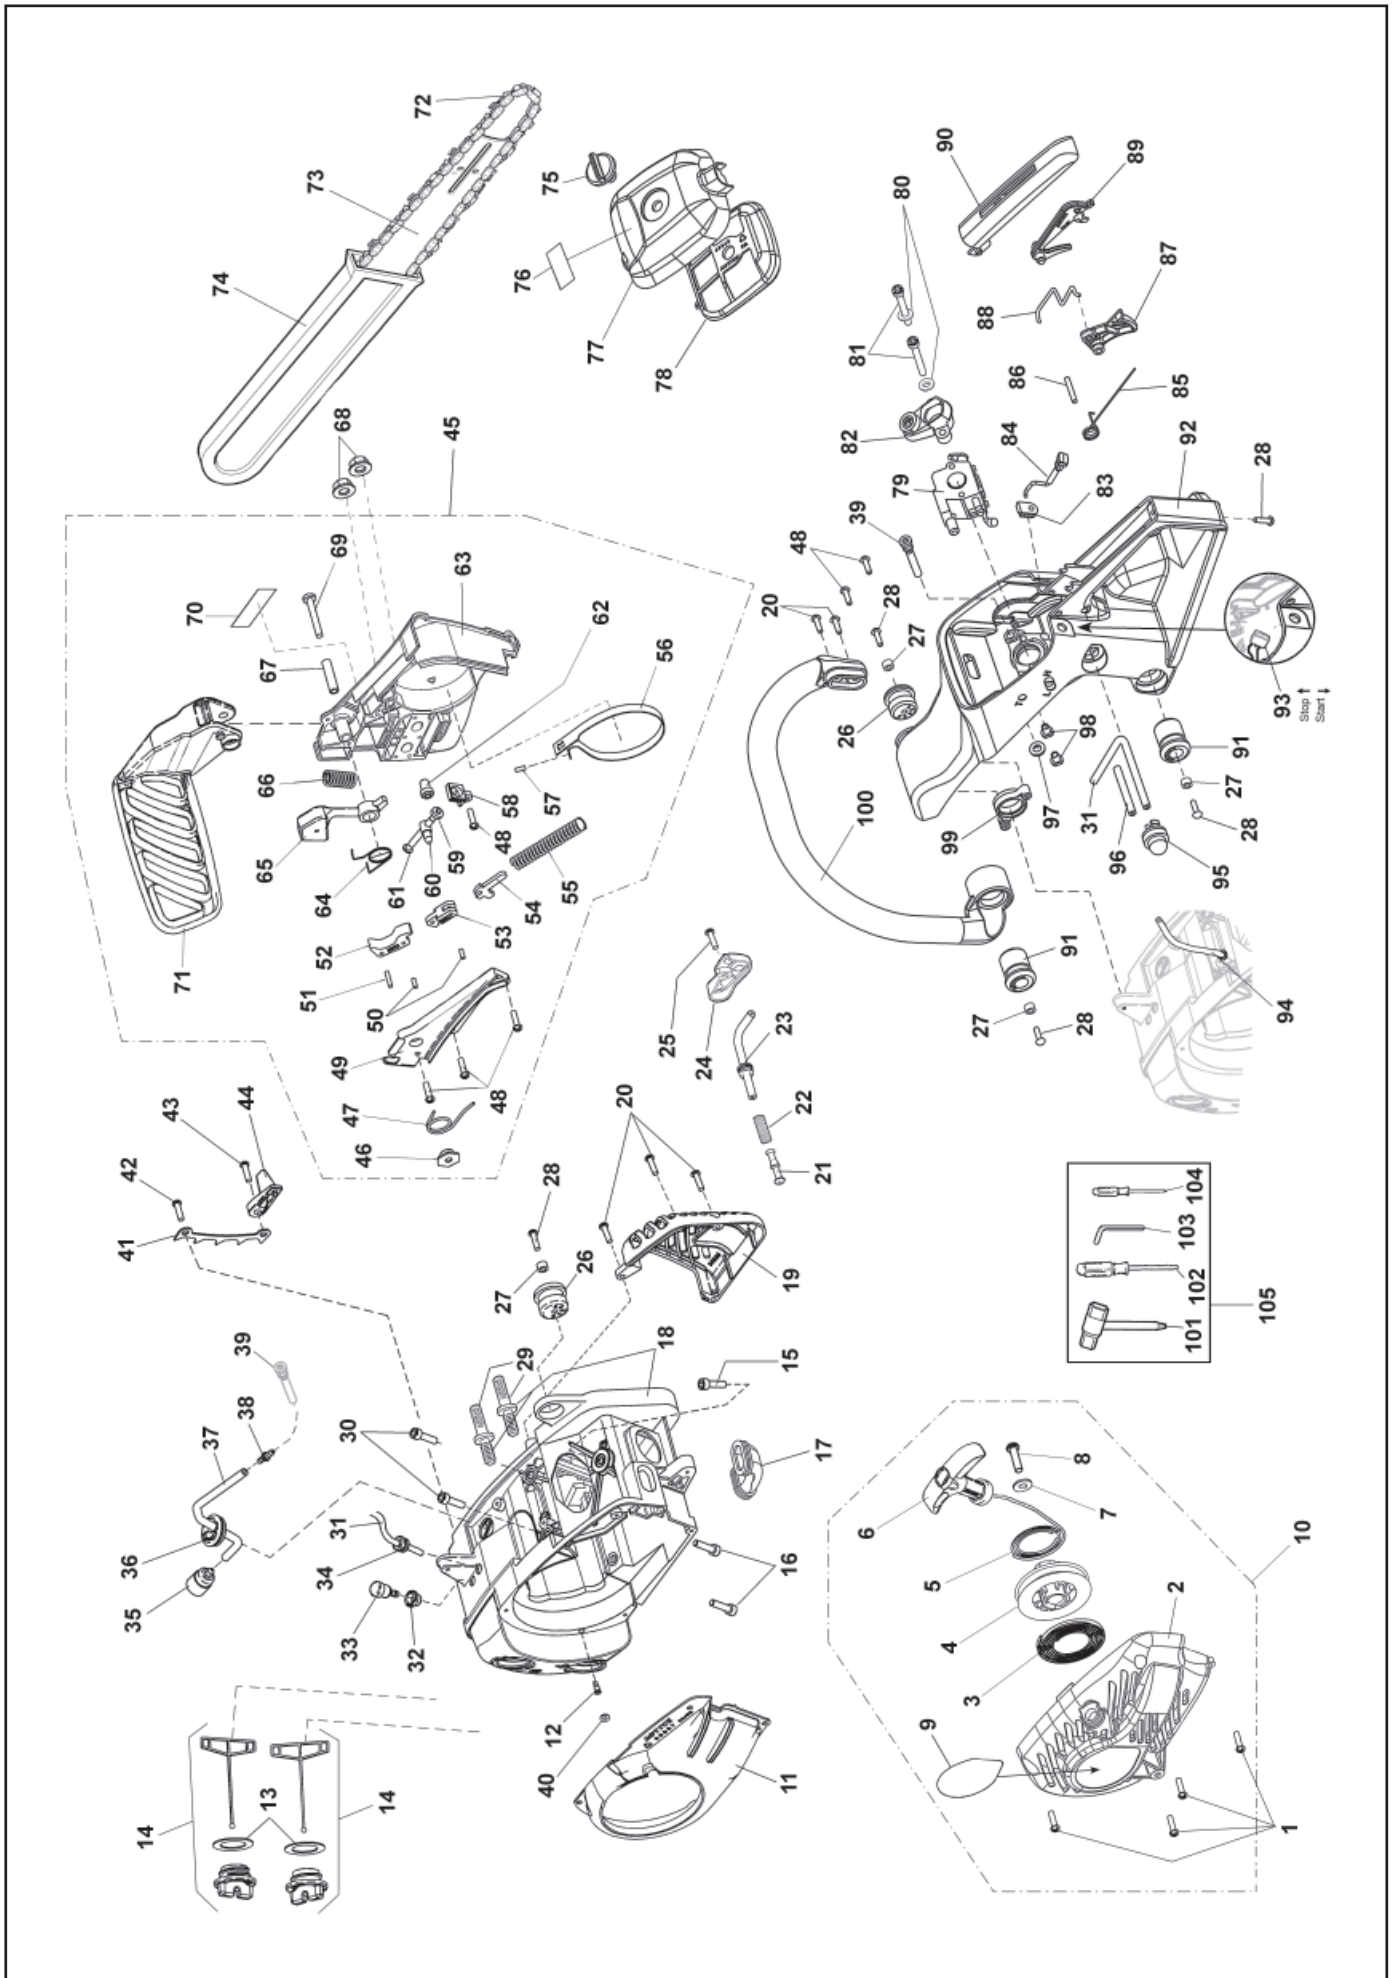

Telaio - Chassis - Frame (ACTIVE 40.40) - Gr. 208

Telaio - Chassis - Frame (ACTIVE 40.40) - Gr. 208