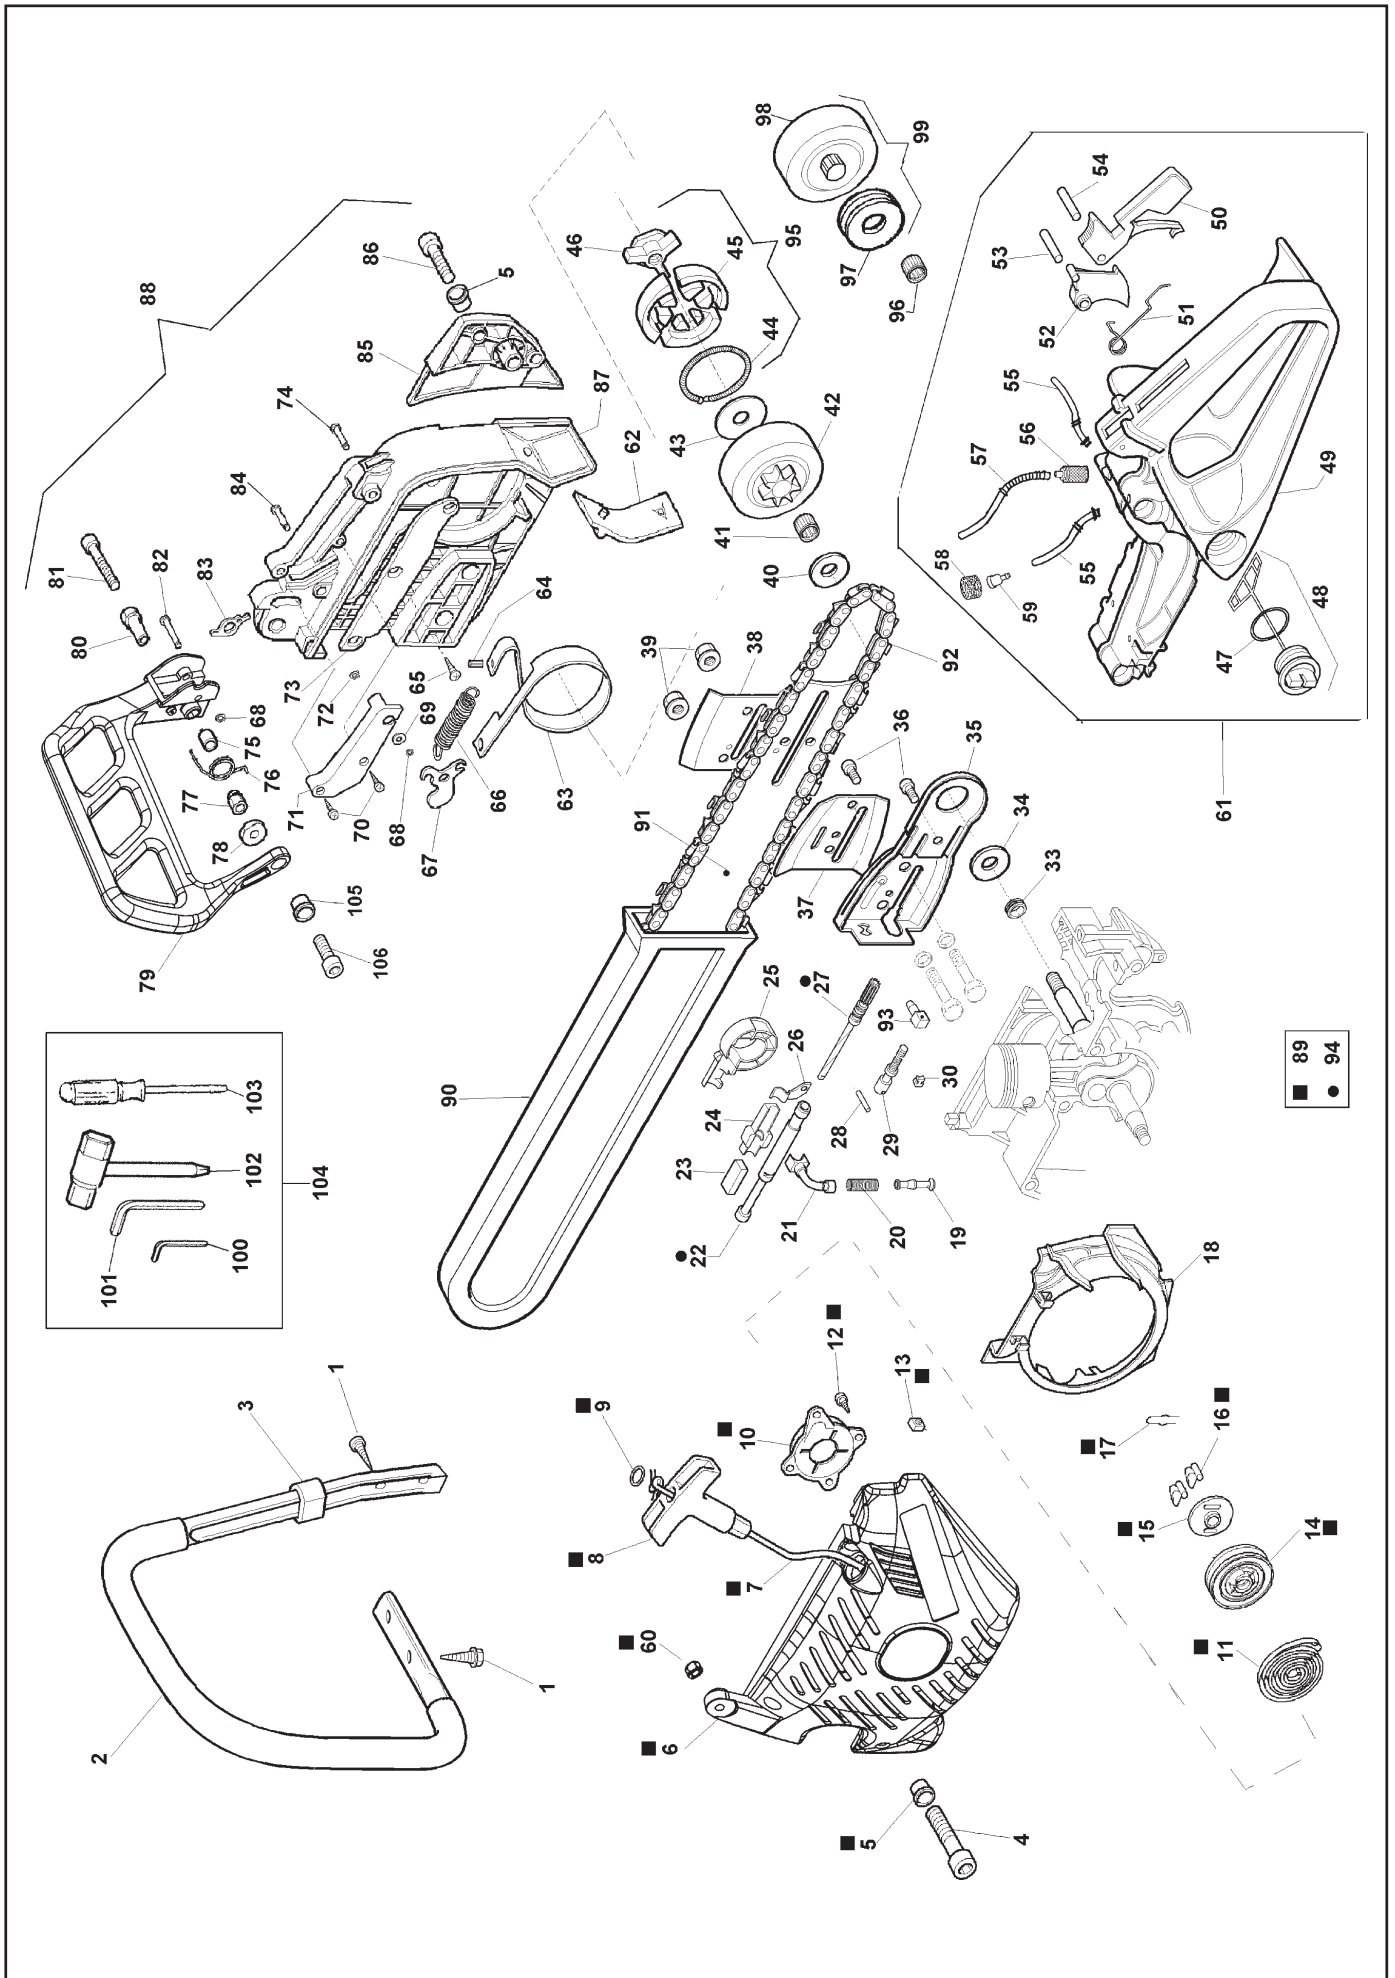

Telaio - Chassis - Frame (ACTIVE 51.51 - 56.56 - 62.62) - Gr. 201

Telaio - Chassis - Frame (ACTIVE 51.51 - 56.56 - 62.62) - Gr. 201