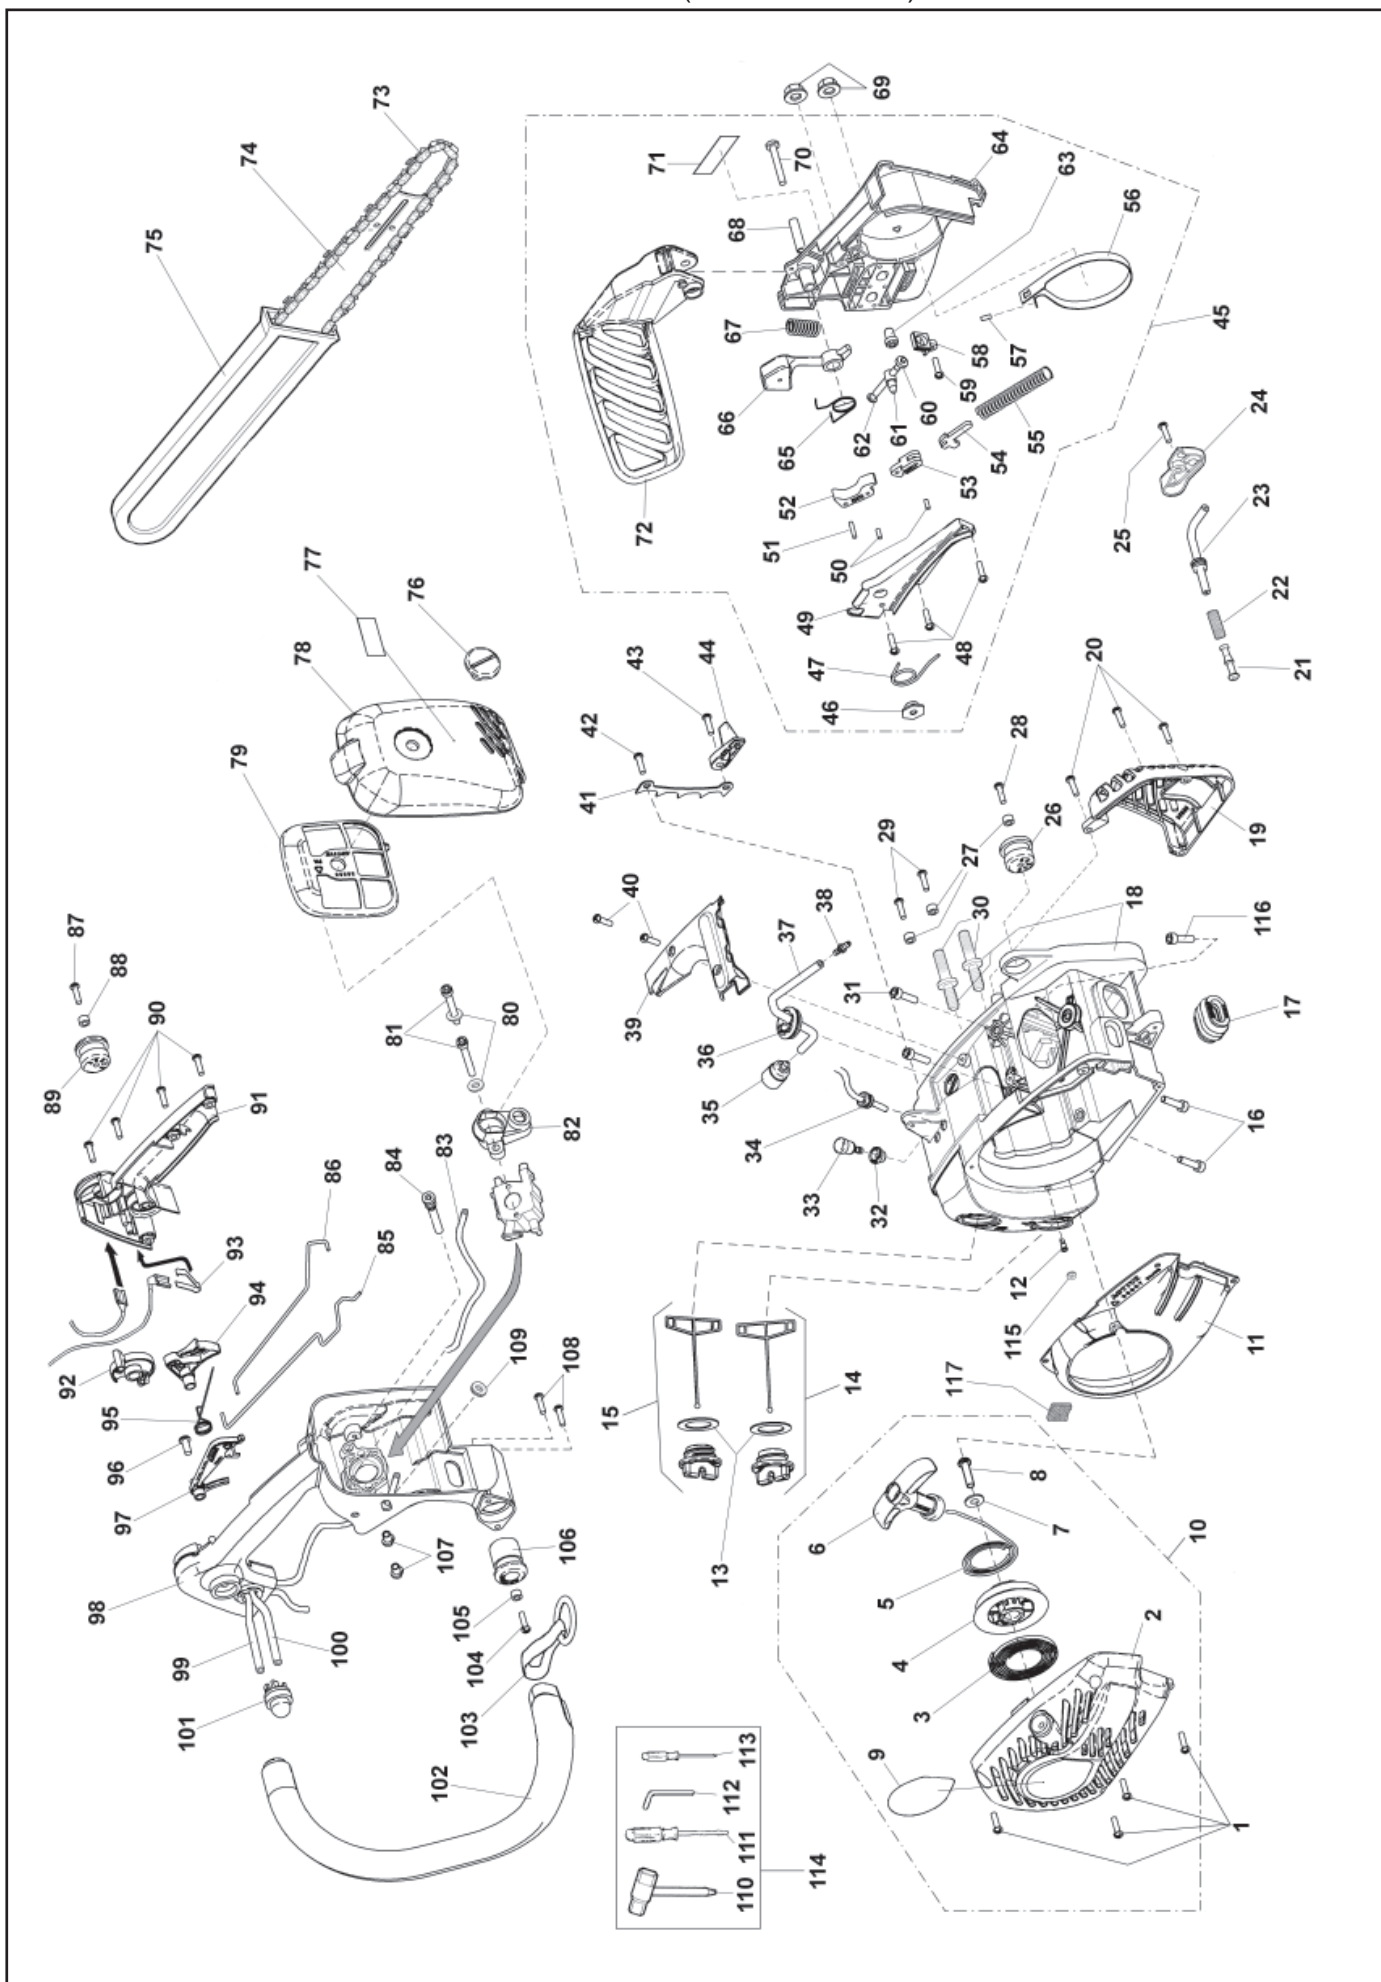

Telaio - Chassis - Frame (ACTIVE 39.39) - Gr. 205

Telaio - Chassis - Frame (ACTIVE 39.39) - Gr. 205